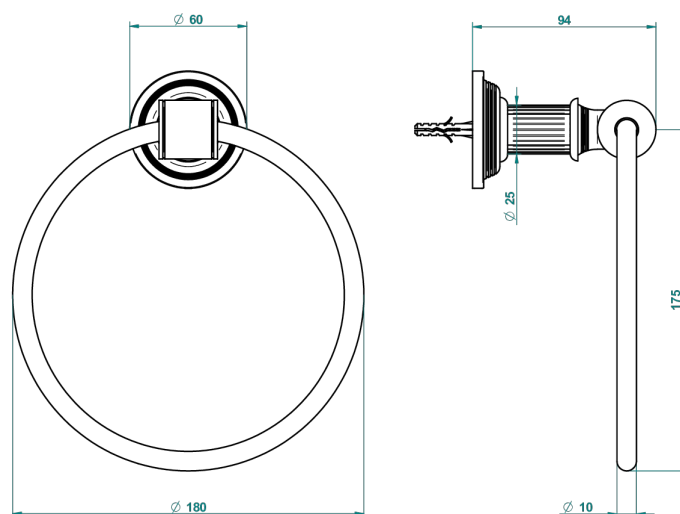

GRAND CENTRAL BLACK ONYX WITH LEVER

U9N-504N

Single towel ring

60154

15/02/2017

CHARACTERISTIC

- Grand central Black Onyx with lever
- Single towel ring

AVAILABLE FINITIONS

Antique nickel - H28
Black ceram - D30
Blush PVD - H62
Brass color PVD - H49
Brown bronze color PVD - F33
Gold color PVD - H52

Graphite PVD - H64
Lacquered light bronze - D01
Matt Umber PVD - H67
Matt blush PVD - H60
Matt brass color PVD - H50
Matt brown bronze color PVD - F34

Matt chrome - C02
Matt gold - F07
Matt gold color PVD - H53
Matt graphite PVD - H65
Matt nickel (color finish) - C01
Matt nickel color PVD - H56

Natural smoked Brass - A13
Nickel color PVD - H55
Polished chrome (color finish) - A02
Polished gold (color finish) - F01
Polished nickel - B01
Soft gold - F30

Soft matt gold - F31
Umber PVD - H66
Varnished matt antique red copper
(color finish) - H07