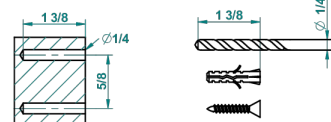

GRAND CENTRAL BLACK ONYX WITH LEVER

U9N-504N

Single towel ring

60154

15/02/2017

CHARACTERISTIC

- Grand central Black Onyx with lever
- Single towel ring

AVAILABLE FINITIONS

Antique nickel - H28
Black ceram - D30
Blush PVD - H62
Brass color PVD - H49
Brown bronze color PVD - F33
Gold color PVD - H52

Graphite PVD - H64
Lacquered light bronze - D01
Matt Umber PVD - H67
Matt blush PVD - H60
Matt brass color PVD - H50
Matt brown bronze color PVD - F34

Matt chrome - C02
Matt gold - F07
Matt gold color PVD - H53
Matt graphite PVD - H65
Matt nickel (color finish) - C01
Matt nickel color PVD - H56

Natural smoked Brass - A13
Nickel color PVD - H55
Polished chrome (color finish) - A02
Polished gold (color finish) - F01
Polished nickel - B01
Soft gold - F30

Soft matt gold - F31
Umber PVD - H66
Varnished matt antique red copper
(color finish) - H07