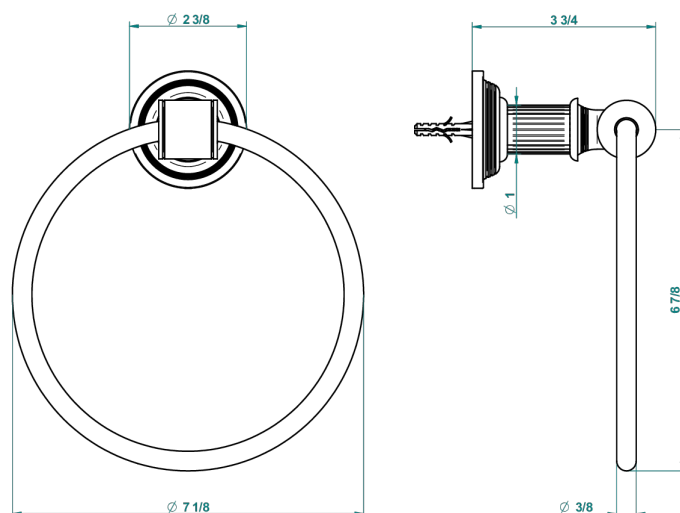

GRAND CENTRAL BLACK ONYX WITH LEVER

U9N-504N

Single towel ring

60154

15/02/2017

CHARACTERISTIC

- Grand central Black Onyx with lever
- Single towel ring

AVAILABLE FINITIONS

Antique nickel - H28
Black ceram - D30
Blush PVD - H62
Brass color PVD - H49
Brown bronze color PVD - F33
Gold color PVD - H52

Graphite PVD - H64
Lacquered light bronze - D01
Matt Umber PVD - H67
Matt blush PVD - H60
Matt brass color PVD - H50
Matt brown bronze color PVD - F34

Matt chrome - C02
Matt gold - F07
Matt gold color PVD - H53
Matt graphite PVD - H65
Matt nickel (color finish) - C01
Matt nickel color PVD - H56

Natural smoked Brass - A13
Nickel color PVD - H55
Polished chrome (color finish) - A02
Polished gold (color finish) - F01
Polished nickel - B01
Soft gold - F30

Soft matt gold - F31
Umber PVD - H66
Varnished matt antique red copper
(color finish) - H07