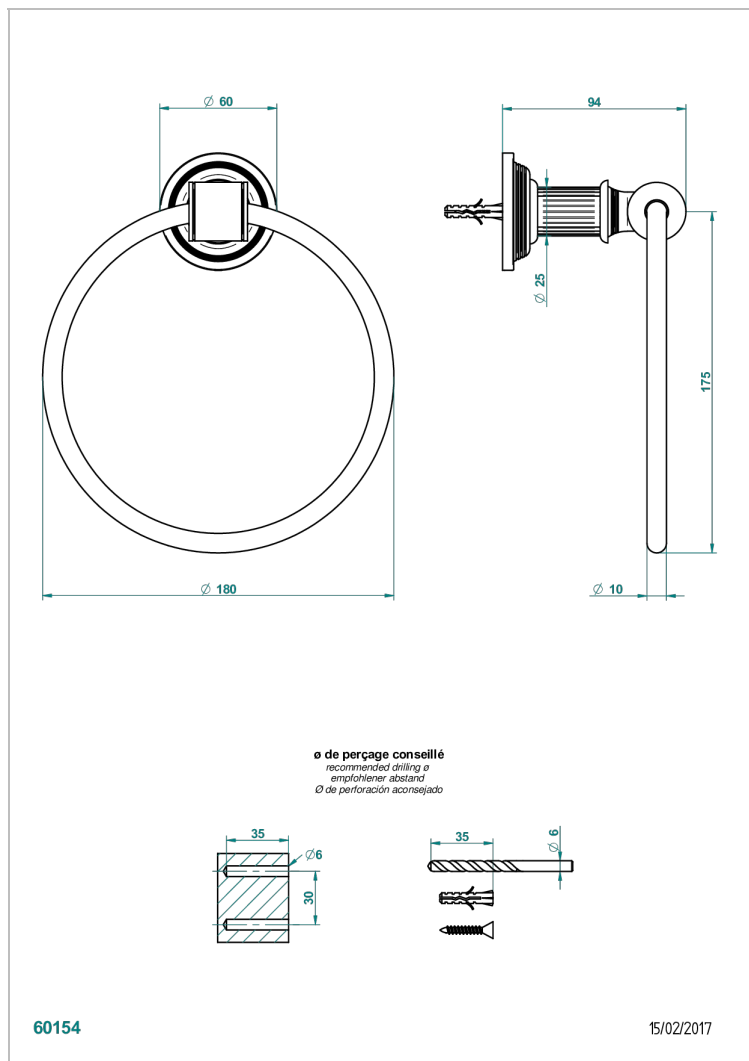

GRAND CENTRAL BLACK ONYX WITH LEVER

U9N-504N

Single towel ring

CHARACTERISTIC

- Grand central Black Onyx with lever
- Single towel ring

AVAILABLE FINITIONS

Antique nickel - H28
Black ceram - D30
Blush PVD - H62
Brass color PVD - H49
Brown bronze color PVD - F33
Gold color PVD - H52