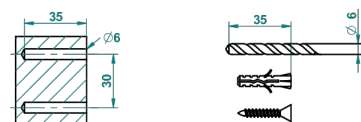

GRAND CENTRAL BLACK ONYX WITH LEVER

U9N-504N

Single towel ring

60154

15/02/2017

CHARACTERISTIC

- Grand central Black Onyx with lever
- Single towel ring

AVAILABLE FINITIONS

Antique nickel - H28
Black ceram - D30
Blush PVD - H62
Brass color PVD - H49
Brown bronze color PVD - F33
Gold color PVD - H52

Graphite PVD - H64
Lacquered light bronze - D01
Matt Umber PVD - H67
Matt blush PVD - H60
Matt brass color PVD - H50
Matt brown bronze color PVD - F34

Matt chrome - C02
Matt gold - F07
Matt gold color PVD - H53
Matt graphite PVD - H65
Matt nickel (color finish) - C01
Matt nickel color PVD - H56

Natural smoked Brass - A13
Nickel color PVD - H55
Polished chrome (color finish) - A02
Polished gold (color finish) - F01
Polished nickel - B01
Soft gold - F30

Soft matt gold - F31
Umber PVD - H66
Varnished matt antique red copper
(color finish) - H07