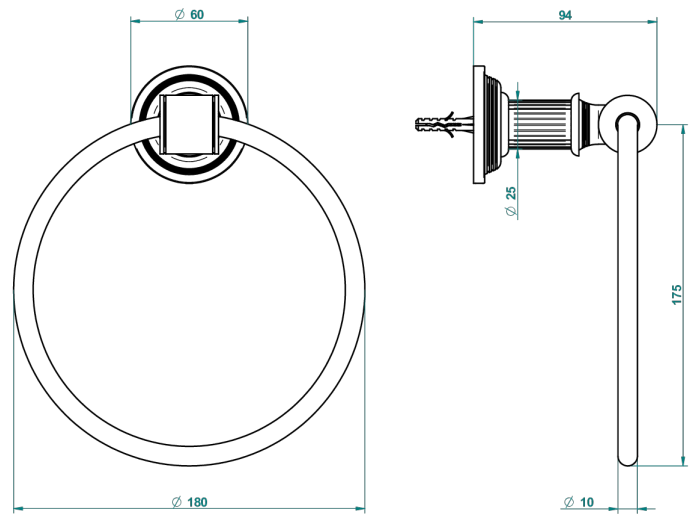

GRAND CENTRAL BLACK ONYX

U9M-504N

Towel ring

THG®
PARIS

60154

15/02/2017

CHARACTERISTIC

- Grand central Black Onyx
- Towel ring

AVAILABLE FINITIONS

Black ceram - D30
Blush PVD - H62
Brass color PVD - H49
Brown bronze color PVD - F33
Chrome polished - A02
Copper antique matt, coated - H07

Gold color PVD - H52
Gold mat - F07
Gold polished - F01
Graphite PVD - H64
Light coated bronze - D01
Matt Umber PVD - H67

Matt blush PVD - H60
Matt brass color PVD - H50
Matt brown bronze color PVD - F34
Matt chrome (American satin) - C02
Matt gold color PVD - H53
Matt graphite PVD - H65

Matt nickel (American satin) - C01
Matt nickel color PVD - H56
Natural smoked Brass - A13
Nickel antique / Sovereign - H28
Nickel color PVD - H55
Nickel polished - B01

Soft gold - F30
Soft matt gold - F31
Umber PVD - H66