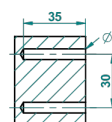

GRAND CENTRAL METAL WITH LEVER HANDLES

U9L-504N

Towel ring

60154

15/02/2017

CHARACTERISTIC

- Grand central Metal with lever handles
- Towel ring

AVAILABLE FINITIONS

Black ceram - D30
Blush PVD - H62
Brass color PVD - H49
Brown bronze color PVD - F33
Chrome polished - A02
Copper antique matt, coated - H07

Gold color PVD - H52
Gold mat - F07
Gold polished - F01
Graphite PVD - H64
Light coated bronze - D01
Matt Umber PVD - H67

Matt blush PVD - H60
Matt brass color PVD - H50
Matt brown bronze color PVD - F34
Matt chrome (American satin) - C02
Matt gold color PVD - H53
Matt graphite PVD - H65

Matt nickel (American satin) - C01
Matt nickel color PVD - H56
Natural smoked Brass - A13
Nickel antique / Sovereign - H28
Nickel color PVD - H55
Nickel polished - B01

Polished chrome with gold inlay - GA1
Soft gold - F30
Soft matt gold - F31
Umber PVD - H66