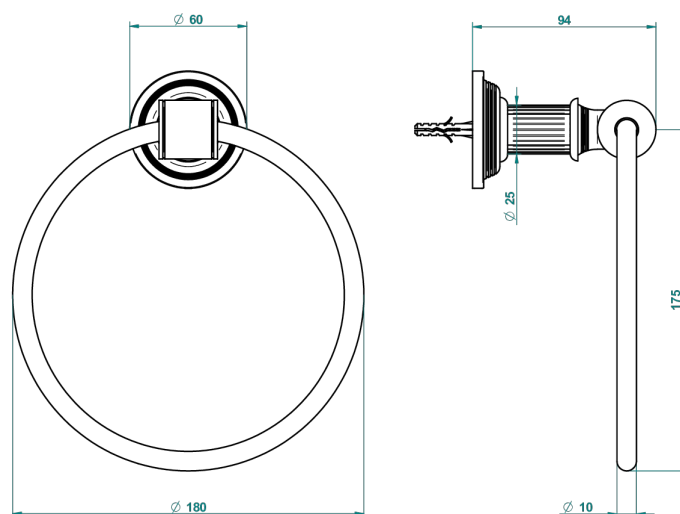

GRAND CENTRAL METAL WITH LEVER HANDLES

U9L-504N

Towel ring

60154

15/02/2017

CHARACTERISTIC

- Grand central Metal with lever handles
- Towel ring

AVAILABLE FINITIONS

Black ceram - D30
Blush PVD - H62
Brass color PVD - H49
Brown bronze color PVD - F33
Chrome polished - A02
Copper antique matt, coated - H07

Gold color PVD - H52
Gold mat - F07
Gold polished - F01
Graphite PVD - H64
Light coated bronze - D01
Matt Umber PVD - H67

Matt blush PVD - H60
Matt brass color PVD - H50
Matt brown bronze color PVD - F34
Matt chrome (American satin) - C02
Matt gold color PVD - H53
Matt graphite PVD - H65

Matt nickel (American satin) - C01
Matt nickel color PVD - H56
Natural smoked Brass - A13
Nickel antique / Sovereign - H28
Nickel color PVD - H55
Nickel polished - B01

Polished chrome with gold inlay - GA1
Soft gold - F30
Soft matt gold - F31
Umber PVD - H66