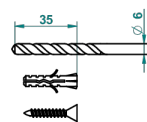

GRAND CENTRAL METAL WITH LEVER HANDLES

U9L-504N

Towel ring

60154

15/02/2017

CHARACTERISTIC

- Grand central Metal with lever handles
- Towel ring

AVAILABLE FINITIONS

Black ceram - D30
Blush PVD - H62
Brass color PVD - H49
Brown bronze color PVD - F33
Chrome polished - A02
Copper antique matt, coated - H07

Gold color PVD - H52
Gold mat - F07
Gold polished - F01
Graphite PVD - H64
Light coated bronze - D01
Matt Umber PVD - H67

Matt blush PVD - H60
Matt brass color PVD - H50
Matt brown bronze color PVD - F34
Matt chrome (American satin) - C02
Matt gold color PVD - H53
Matt graphite PVD - H65

Matt nickel (American satin) - C01
Matt nickel color PVD - H56
Natural smoked Brass - A13
Nickel antique / Sovereign - H28
Nickel color PVD - H55
Nickel polished - B01

Polished chrome with gold inlay - GA1
Soft gold - F30
Soft matt gold - F31
Umber PVD - H66