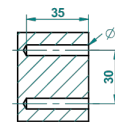

GRAND CENTRAL METAL WITH LEVER

U9L-504N

Single towel ring

THG®
PARIS

60154

15/02/2017

CHARACTERISTIC

- Grand central Metal with lever
- Single towel ring

AVAILABLE FINITIONS

Antique nickel - H28
Black ceram - D30
Blush PVD - H62
Brass color PVD - H49
Brown bronze color PVD - F33
Gold color PVD - H52

Graphite PVD - H64
Lacquered light bronze - D01
Matt Umber PVD - H67
Matt blush PVD - H60
Matt brass color PVD - H50
Matt brown bronze color PVD - F34

Matt chrome - C02
Matt gold - F07
Matt gold color PVD - H53
Matt graphite PVD - H65
Matt nickel (color finish) - C01
Matt nickel color PVD - H56

Natural smoked Brass - A13
Nickel color PVD - H55
Polished chrome (color finish) - A02
Polished chrome with gold inlay - GA1
Polished gold (color finish) - F01
Polished nickel - B01

Soft gold - F30
Soft matt gold - F31
Umber PVD - H66
Varnished matt antique red copper (color finish) - H07