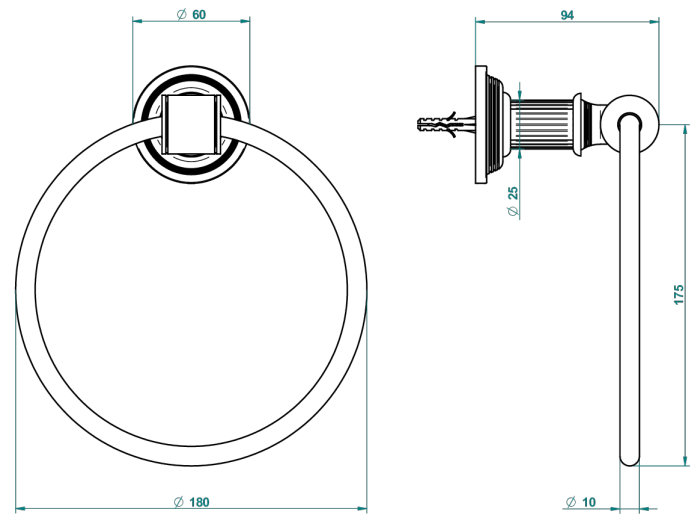

GRAND CENTRAL METAL WITH LEVER

U9L-504N

Single towel ring

THG®
PARIS

60154

15/02/2017

CHARACTERISTIC

- Grand central Metal with lever
- Single towel ring

AVAILABLE FINITIONS

Antique nickel - H28
Black ceram - D30
Blush PVD - H62
Brass color PVD - H49
Brown bronze color PVD - F33
Gold color PVD - H52

Graphite PVD - H64
Lacquered light bronze - D01
Matt Umber PVD - H67
Matt blush PVD - H60
Matt brass color PVD - H50
Matt brown bronze color PVD - F34

Matt chrome - C02
Matt gold - F07
Matt gold color PVD - H53
Matt graphite PVD - H65
Matt nickel (color finish) - C01
Matt nickel color PVD - H56

Natural smoked Brass - A13
Nickel color PVD - H55
Polished chrome (color finish) - A02
Polished chrome with gold inlay - GA1
Polished gold (color finish) - F01
Polished nickel - B01

Soft gold - F30
Soft matt gold - F31
Umber PVD - H66
Varnished matt antique red copper (color finish) - H07