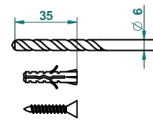

GRAND CENTRAL METAL WITH LEVER

U9L-504N

Single towel ring

THG®
PARIS

60154

15/02/2017

CHARACTERISTIC

- Grand central Metal with lever
- Single towel ring

AVAILABLE FINITIONS

Antique nickel - H28
Black ceram - D30
Blush PVD - H62
Brass color PVD - H49
Brown bronze color PVD - F33
Gold color PVD - H52

Graphite PVD - H64
Lacquered light bronze - D01
Matt Umber PVD - H67
Matt blush PVD - H60
Matt brass color PVD - H50
Matt brown bronze color PVD - F34

Matt chrome - C02
Matt gold - F07
Matt gold color PVD - H53
Matt graphite PVD - H65
Matt nickel (color finish) - C01
Matt nickel color PVD - H56

Natural smoked Brass - A13
Nickel color PVD - H55
Polished chrome (color finish) - A02
Polished chrome with gold inlay - GA1
Polished gold (color finish) - F01
Polished nickel - B01

Soft gold - F30
Soft matt gold - F31
Umber PVD - H66
Varnished matt antique red copper (color finish) - H07