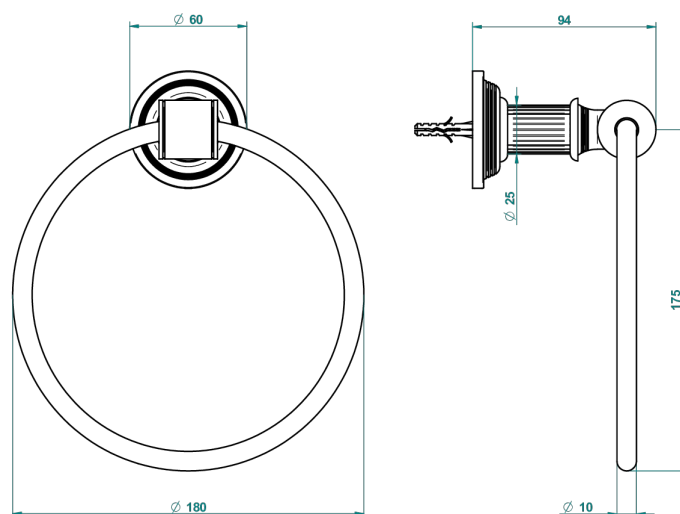

GRAND CENTRAL METAL WITH LEVER

U9L-504N

Single towel ring

THG®
PARIS

60154

15/02/2017

CHARACTERISTIC

- Grand central Metal with lever
- Single towel ring

AVAILABLE FINITIONS

Antique nickel - H28
Black ceram - D30
Blush PVD - H62
Brass color PVD - H49
Brown bronze color PVD - F33
Gold color PVD - H52

Graphite PVD - H64
Lacquered light bronze - D01
Matt Umber PVD - H67
Matt blush PVD - H60
Matt brass color PVD - H50
Matt brown bronze color PVD - F34

Matt chrome - C02
Matt gold - F07
Matt gold color PVD - H53
Matt graphite PVD - H65
Matt nickel (color finish) - C01
Matt nickel color PVD - H56

Natural smoked Brass - A13
Nickel color PVD - H55
Polished chrome (color finish) - A02
Polished chrome with gold inlay - GA1
Polished gold (color finish) - F01
Polished nickel - B01

Soft gold - F30
Soft matt gold - F31
Umber PVD - H66
Varnished matt antique red copper (color finish) - H07