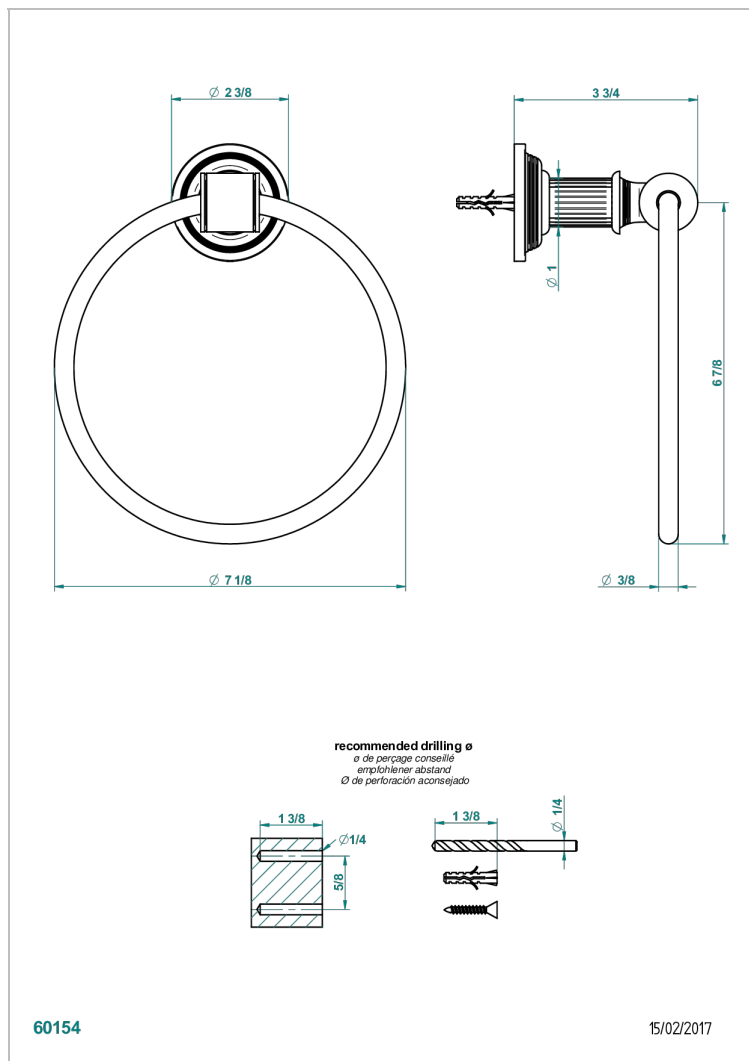

GRAND CENTRAL METAL WITH LEVER

U9L-504N

毛巾环

特色

- Grand central Metal with lever
- 毛巾环

可选饰面

Black ceram - D30
 Blush PVD - H62
 Graphite PVD - H64
 Matt Umber PVD - H67
 Matt blush PVD - H60
 Matt graphite PVD - H65