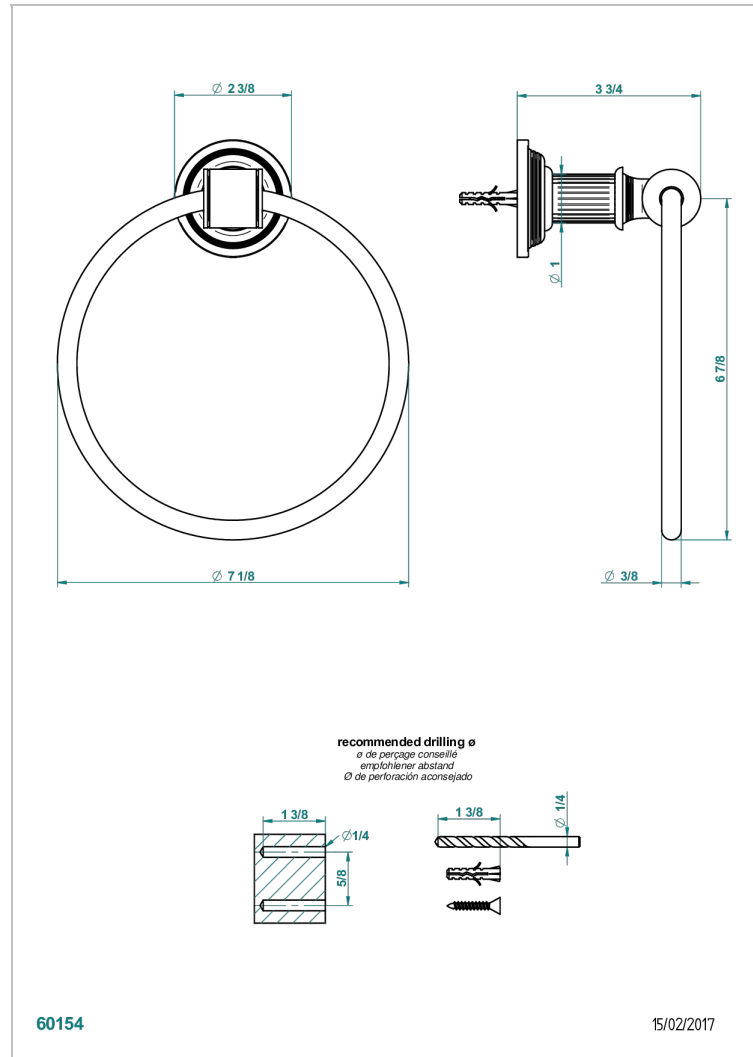

GRAND CENTRAL METAL

U9K-504N

Towel ring

THG[®]
PARIS

CHARACTERISTIC

- Grand central Metal
- Towel ring

AVAILABLE FINITIONS

Black ceram - D30
Blush PVD - H62
Brass color PVD - H49
Brown bronze color PVD - F33
Chrome polished - A02
Copper antique matt, coated - H07