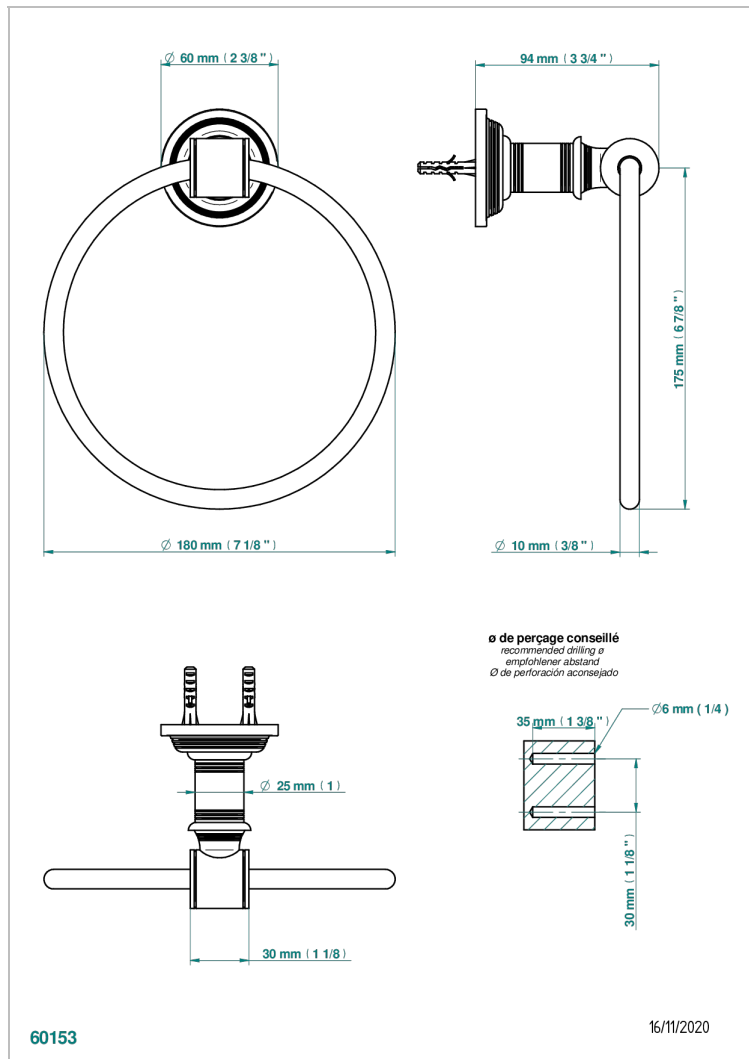

WEST COAST WHITE ONYX WITH LEVER HANDLES

U9H-504N

Towel ring

CHARACTERISTIC

- West Coast White Onyx with lever handles
- Towel ring

AVAILABLE FINITIONS

Black ceram - D30
Blush PVD - H62
Brass color PVD - H49
Brown bronze color PVD - F33
Chrome polished - A02
Copper antique matt, coated - H07