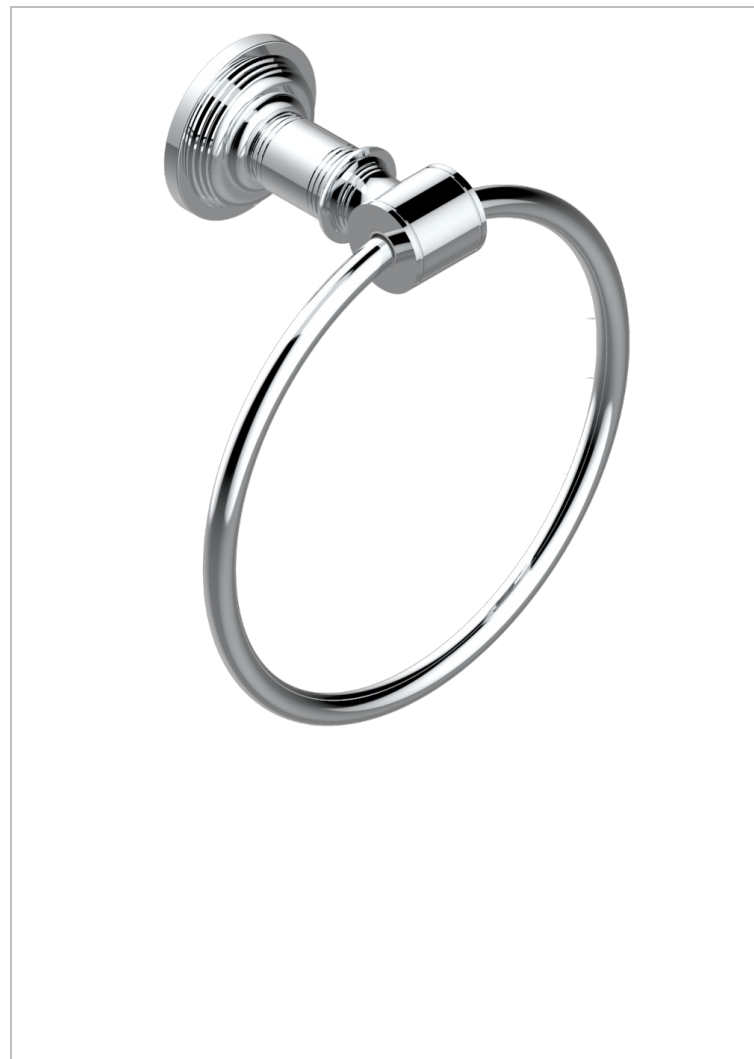

WEST COAST WHITE ONYX WITH LEVER HANDLES

U9H-504N

Towel ring

CHARACTERISTIC

- West Coast White Onyx with lever handles
- Towel ring

AVAILABLE FINITIONS

Black ceram - D30
Blush PVD - H62
Brass color PVD - H49
Brown bronze color PVD - F33
Chrome polished - A02
Copper antique matt, coated - H07

Gold color PVD - H52
Gold mat - F07
Gold polished - F01
Graphite PVD - H64
Light coated bronze - D01
Matt Umber PVD - H67

Matt blush PVD - H60
Matt brass color PVD - H50
Matt brown bronze color PVD - F34
Matt chrome (American satin) - C02
Matt gold color PVD - H53
Matt graphite PVD - H65

Matt nickel (American satin) - C01
Matt nickel color PVD - H56
Natural smoked Brass - A13
Nickel antique / Sovereign - H28
Nickel color PVD - H55
Nickel polished - B01

Soft gold - F30
Soft matt gold - F31
Umber PVD - H66