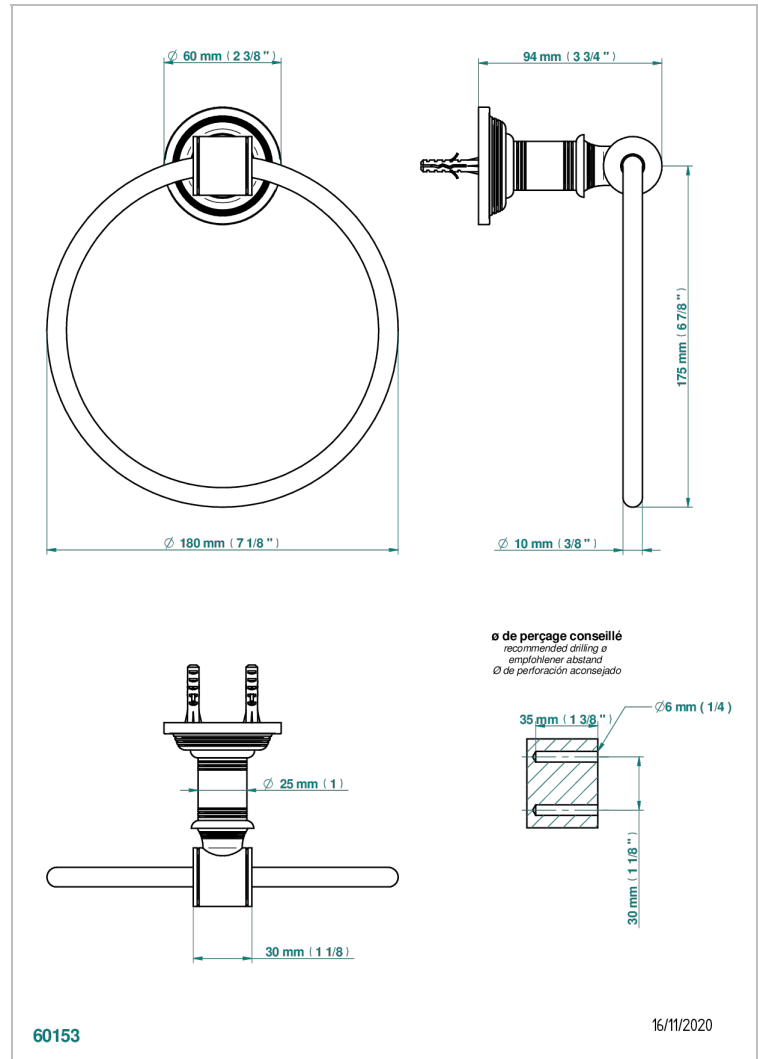

# WEST COAST WHITE ONYX WITH LEVER HANDLES

THG<sup>®</sup>  
PARIS

U9H-504N

Toallero de anilla

## CARACTERÍSTICAS

- West Coast White Onyx with lever handles
- Toallero de anilla