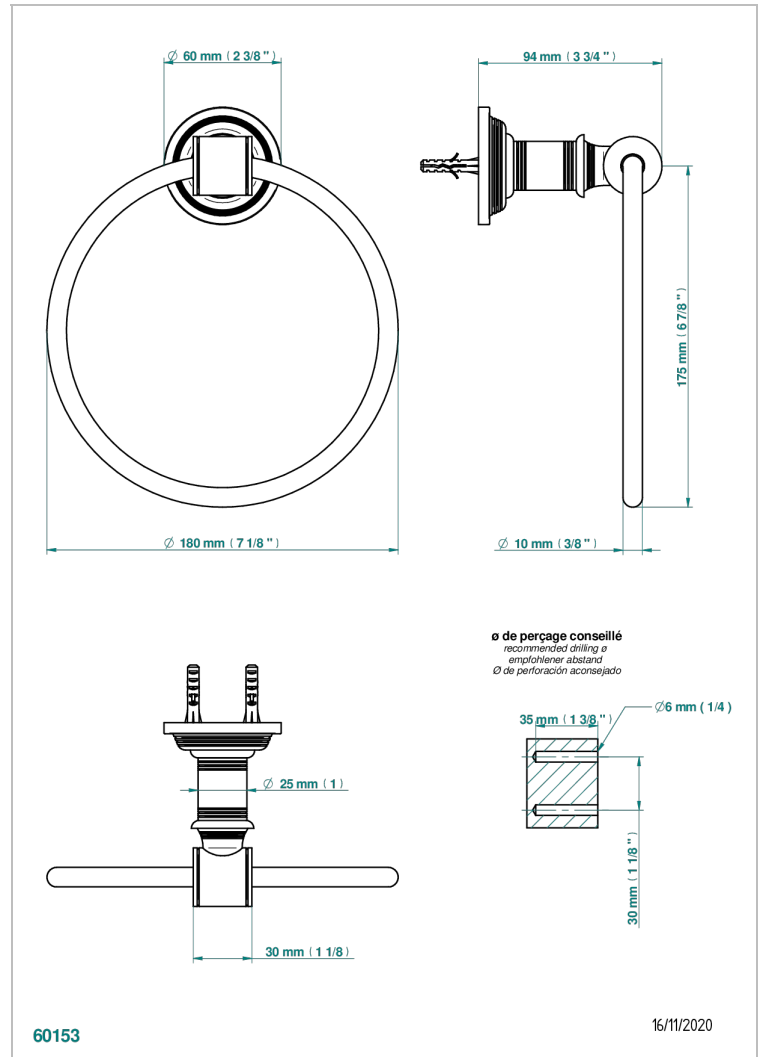

# WEST COAST WHITE ONYX WITH LEVER HANDLES

U9H-504N

Single towel ring

## CHARACTERISTIC

- West Coast White Onyx with lever handles
- Single towel ring