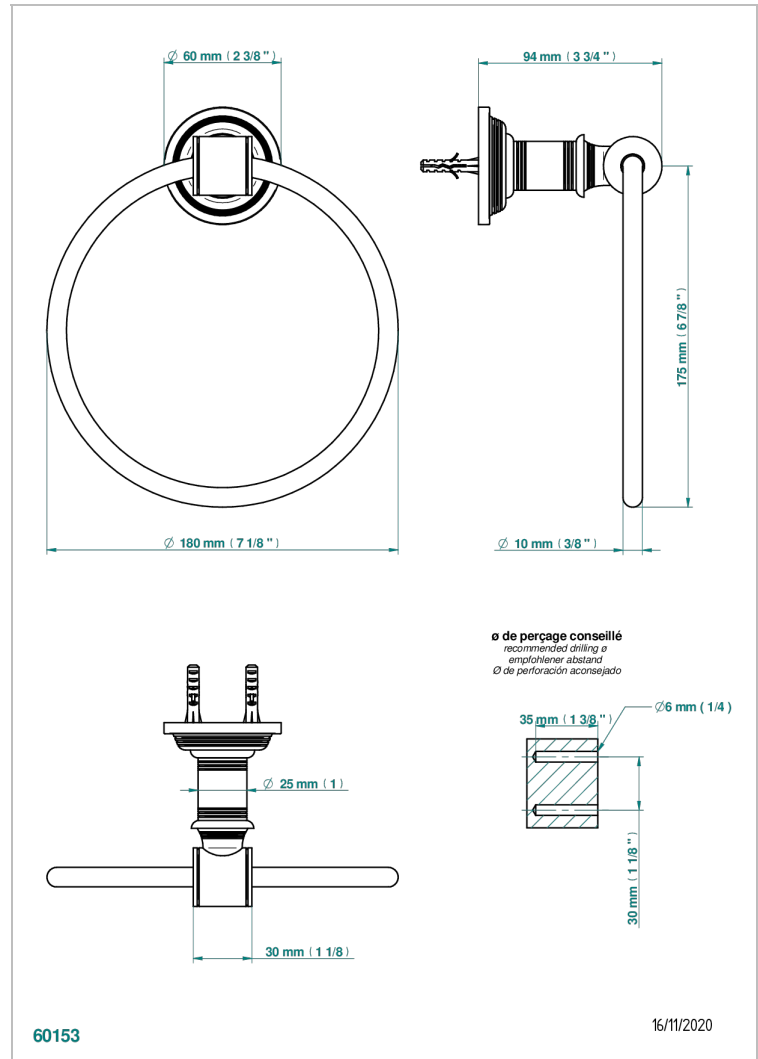

WEST COAST WHITE ONYX WITH LEVER HANDLES

U9H-504N

Handtuchring

EIGENSCHAFTEN

- West Coast White Onyx with lever handles
- Handtuchring

VERFÜGBARE OBERFLÄCHEN

Altnickel - H28
Blassgold - F30
Blassgold matt unlackiert - F31
Bronze hell - D01
Chrom - A02
Chrom matt - C02