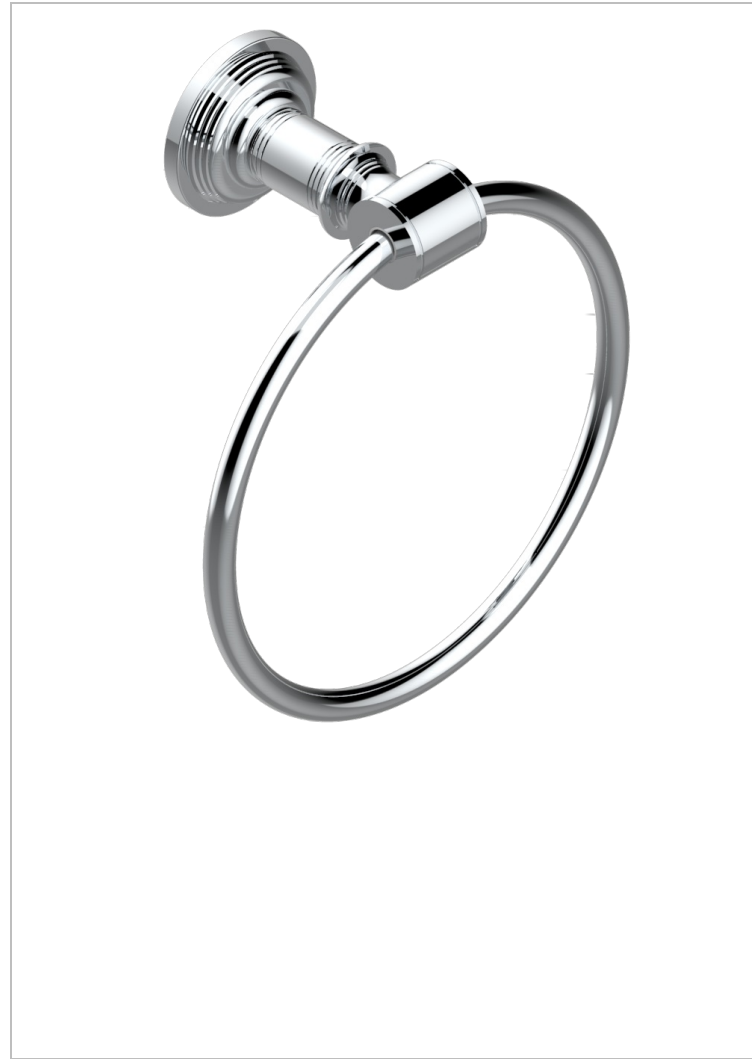

WEST COAST WHITE ONYX WITH LEVER HANDLES

U9H-504N

Handtuchring

EIGENSCHAFTEN

- West Coast White Onyx with lever handles
- Handtuchring

VERFÜGBARE OBERFLÄCHEN

Altnickel - H28
Blassgold - F30
Blassgold matt unlackiert - F31
Bronze hell - D01
Chrom - A02
Chrom matt - C02

Gold - F01
Gold matt - F07
Kupfer altrot matt lackiert - H07
Mattschwarz keramik - D30
Natural smoked Brass - A13
Nickel matt - C01

Pvd blush - H62
Pvd blush matt - H60
Pvd bronze braun - F33
Pvd bronze braun matt - F34
Pvd gold - H52
Pvd gold matt - H53