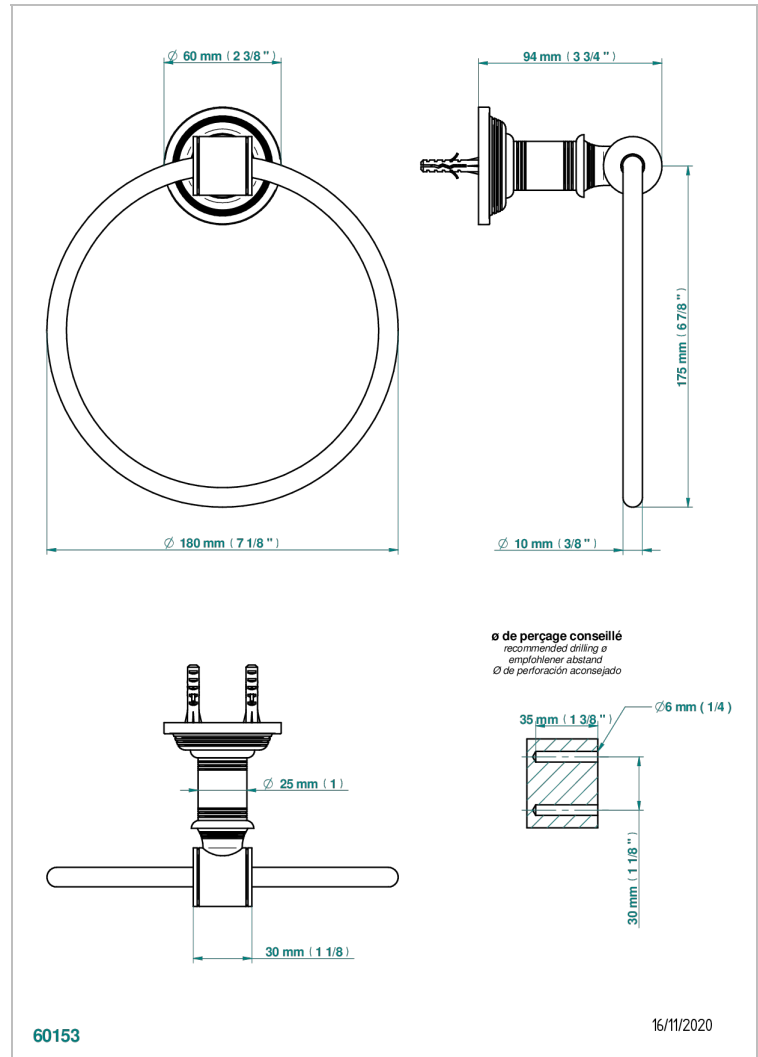

WEST COAST WHITE ONYX

U9G-504N

Towel ring

THG[®]
PARIS

CHARACTERISTIC

- West Coast White Onyx
- Towel ring

AVAILABLE FINITIONS

Black ceram - D30
Blush PVD - H62
Brass color PVD - H49
Brown bronze color PVD - F33
Chrome polished - A02
Copper antique matt, coated - H07