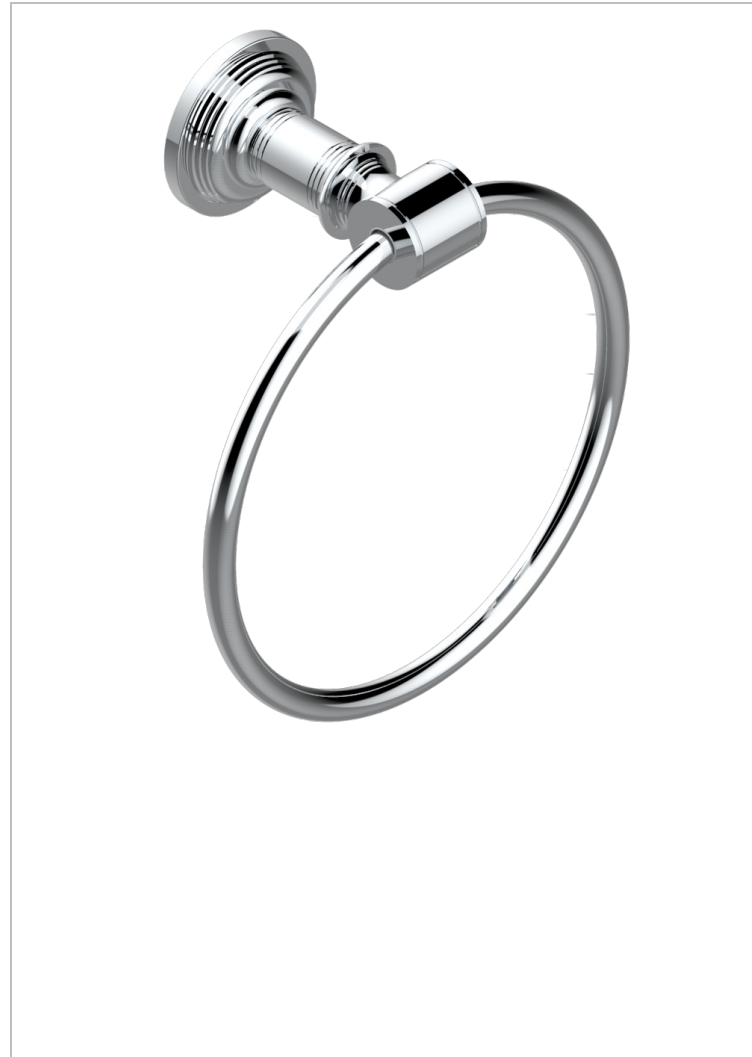

WEST COAST WHITE ONYX

U9G-504N

Towel ring

THG[®]
PARIS

CHARACTERISTIC

- West Coast White Onyx
- Towel ring

AVAILABLE FINITIONS

Black ceram - D30
Blush PVD - H62
Brass color PVD - H49
Brown bronze color PVD - F33
Chrome polished - A02
Copper antique matt, coated - H07

Gold color PVD - H52
Gold mat - F07
Gold polished - F01
Graphite PVD - H64
Light coated bronze - D01
Matt Umber PVD - H67

Matt blush PVD - H60
Matt brass color PVD - H50
Matt brown bronze color PVD - F34
Matt chrome (American satin) - C02
Matt gold color PVD - H53
Matt graphite PVD - H65

Matt nickel (American satin) - C01
Matt nickel color PVD - H56
Natural smoked Brass - A13
Nickel antique / Sovereign - H28
Nickel color PVD - H55
Nickel polished - B01

Soft gold - F30
Soft matt gold - F31
Umber PVD - H66