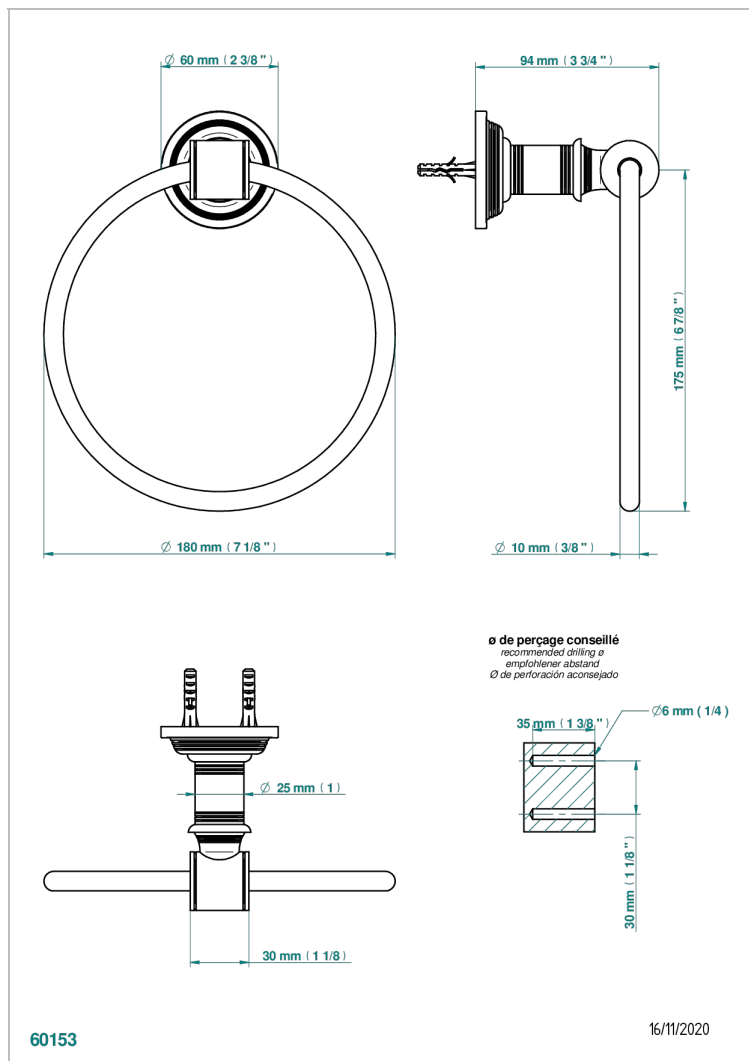

WEST COAST BLACK ONYX WITH LEVER HANDLES

U9F-504N

Towel ring

CHARACTERISTIC

- West Coast Black Onyx with lever handles
- Towel ring

AVAILABLE FINITIONS

Black ceram - D30
Blush PVD - H62
Brass color PVD - H49
Brown bronze color PVD - F33
Chrome polished - A02
Copper antique matt, coated - H07