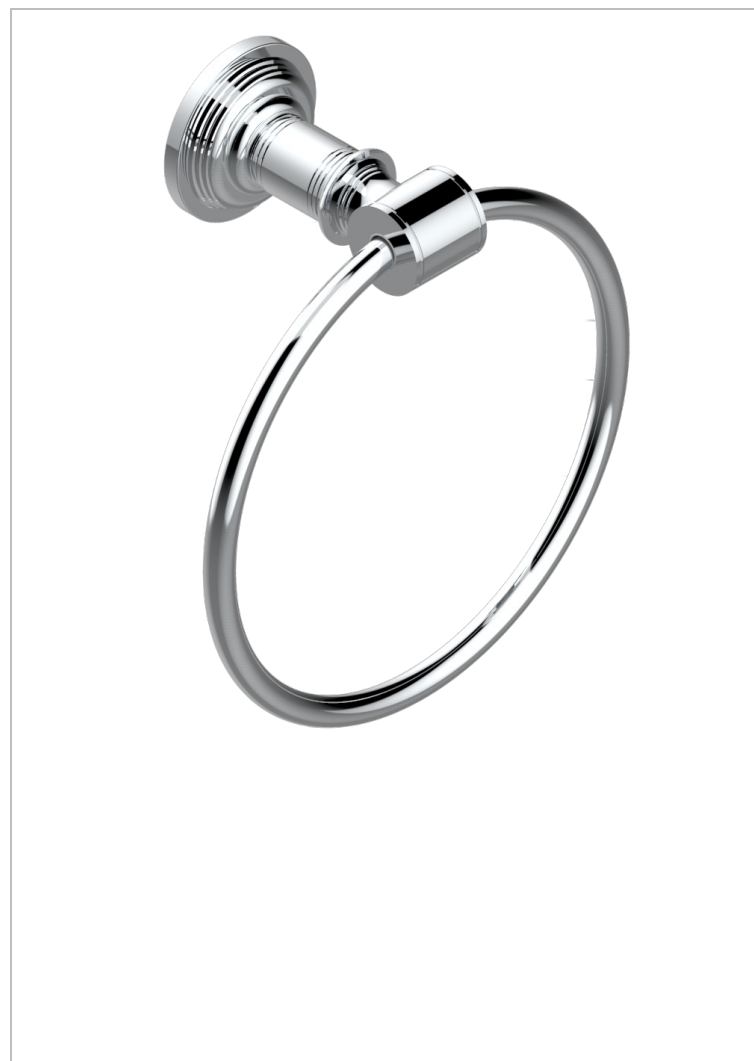

WEST COAST BLACK ONYX WITH LEVER HANDLES

U9F-504N

Towel ring

CHARACTERISTIC

- West Coast Black Onyx with lever handles
- Towel ring

AVAILABLE FINITIONS

Black ceram - D30
Blush PVD - H62
Brass color PVD - H49
Brown bronze color PVD - F33
Chrome polished - A02
Copper antique matt, coated - H07

Gold color PVD - H52
Gold mat - F07
Gold polished - F01
Graphite PVD - H64
Light coated bronze - D01
Matt Umber PVD - H67

Matt blush PVD - H60
Matt brass color PVD - H50
Matt brown bronze color PVD - F34
Matt chrome (American satin) - C02
Matt gold color PVD - H53
Matt graphite PVD - H65

Matt nickel (American satin) - C01
Matt nickel color PVD - H56
Natural smoked Brass - A13
Nickel antique / Sovereign - H28
Nickel color PVD - H55
Nickel polished - B01

Soft gold - F30
Soft matt gold - F31
Umber PVD - H66