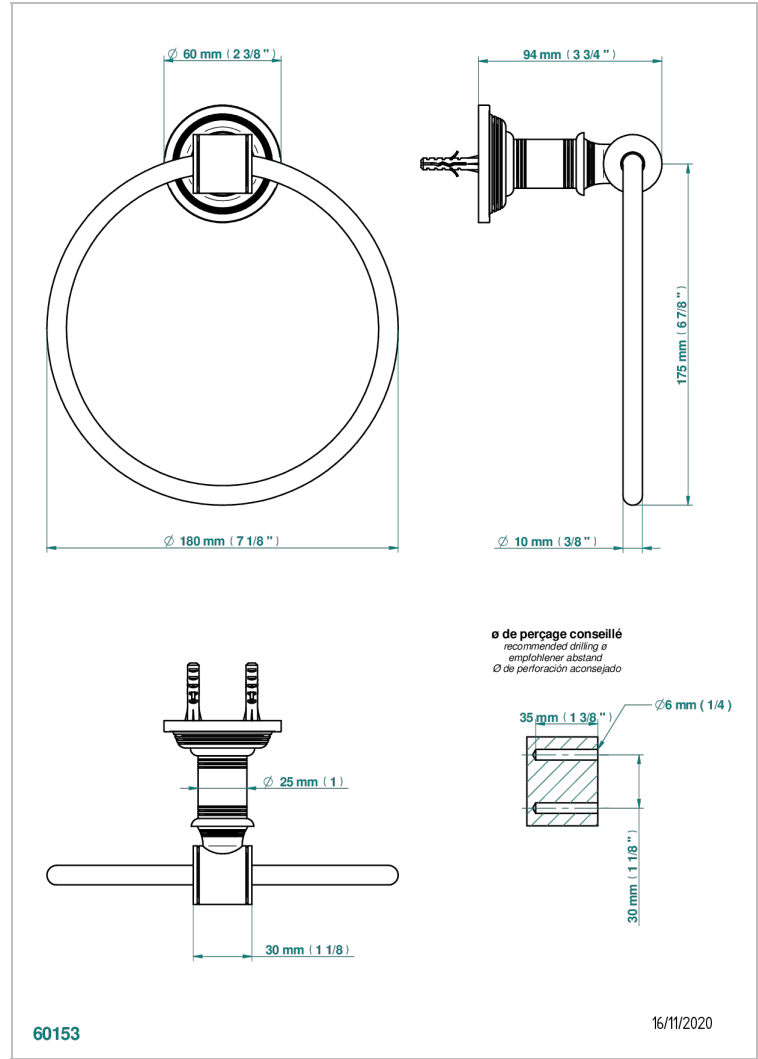

WEST COAST BLACK ONYX WITH LEVER

U9F-504N

Single towel ring

THG[®]
PARIS

CHARACTERISTIC

- West Coast Black Onyx with lever
- Single towel ring

AVAILABLE FINITIONS

Antique nickel - H28
Black ceram - D30
Blush PVD - H62
Brass color PVD - H49
Brown bronze color PVD - F33
Gold color PVD - H52