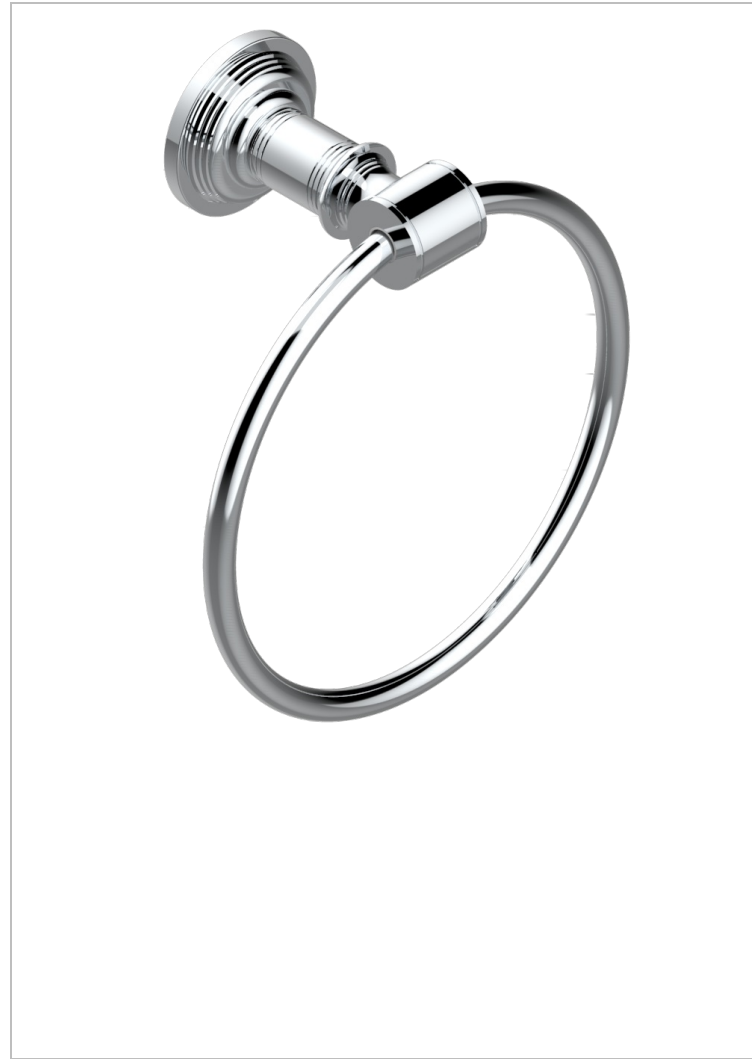

WEST COAST BLACK ONYX WITH LEVER

U9F-504N

Single towel ring

THG[®]
PARIS

CHARACTERISTIC

- West Coast Black Onyx with lever
- Single towel ring

AVAILABLE FINITIONS

Antique nickel - H28
Black ceram - D30
Blush PVD - H62
Brass color PVD - H49
Brown bronze color PVD - F33
Gold color PVD - H52

Graphite PVD - H64
Lacquered light bronze - D01
Matt Umber PVD - H67
Matt blush PVD - H60
Matt brass color PVD - H50
Matt brown bronze color PVD - F34

Matt chrome - C02
Matt gold - F07
Matt gold color PVD - H53
Matt graphite PVD - H65
Matt nickel (color finish) - C01
Matt nickel color PVD - H56

Natural smoked Brass - A13
Nickel color PVD - H55
Polished chrome (color finish) - A02
Polished gold (color finish) - F01
Polished nickel - B01
Soft gold - F30

Soft matt gold - F31
Umber PVD - H66
Varnished matt antique red copper (color finish) - H07