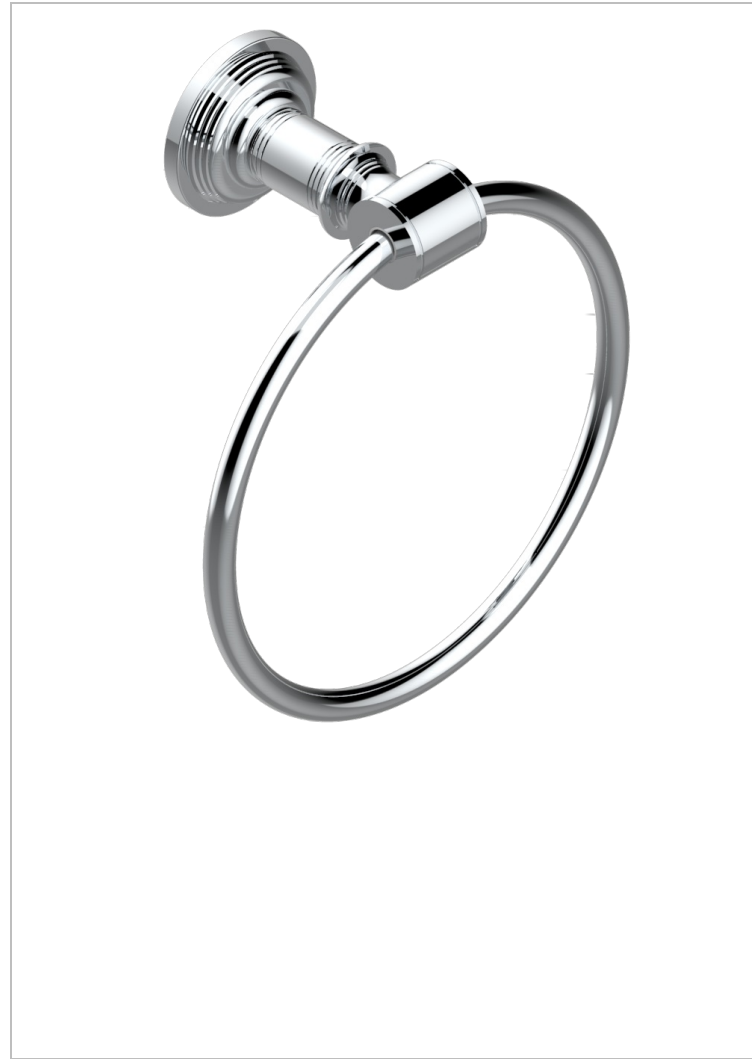

WEST COAST BLACK ONYX WITH LEVER

U9F-504N

Single towel ring

CHARACTERISTIC

- West Coast Black Onyx with lever
- Single towel ring

AVAILABLE FINITIONS

Antique nickel - H28
Black ceram - D30
Blush PVD - H62
Brass color PVD - H49
Brown bronze color PVD - F33
Gold color PVD - H52

Graphite PVD - H64
Lacquered light bronze - D01
Matt Umber PVD - H67
Matt blush PVD - H60
Matt brass color PVD - H50
Matt brown bronze color PVD - F34

Matt chrome - C02
Matt gold - F07
Matt gold color PVD - H53
Matt graphite PVD - H65
Matt nickel (color finish) - C01
Matt nickel color PVD - H56

Natural smoked Brass - A13
Nickel color PVD - H55
Polished chrome (color finish) - A02
Polished gold (color finish) - F01
Polished nickel - B01
Soft gold - F30

Soft matt gold - F31
Umber PVD - H66
Varnished matt antique red copper (color finish) - H07