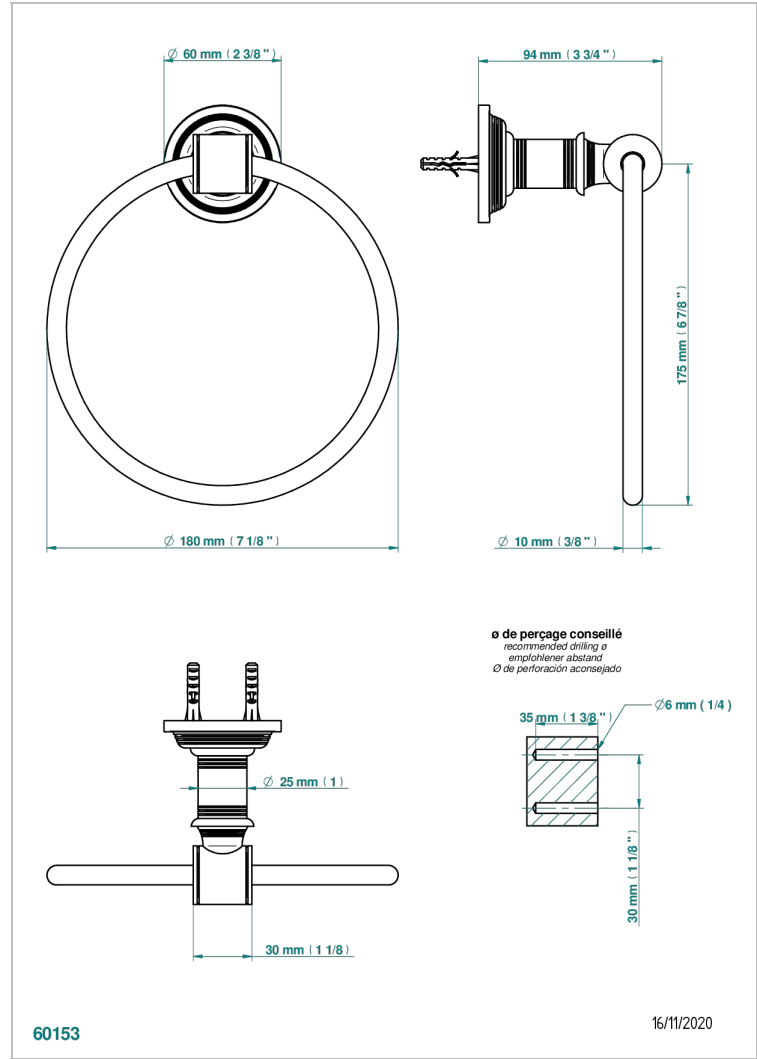

WEST COAST BLACK ONYX WITH LEVER

U9F-504N

Single towel ring

CHARACTERISTIC

- West Coast Black Onyx with lever
- Single towel ring

AVAILABLE FINITIONS

Antique nickel - H28
Black ceram - D30
Blush PVD - H62
Brass color PVD - H49
Brown bronze color PVD - F33
Gold color PVD - H52