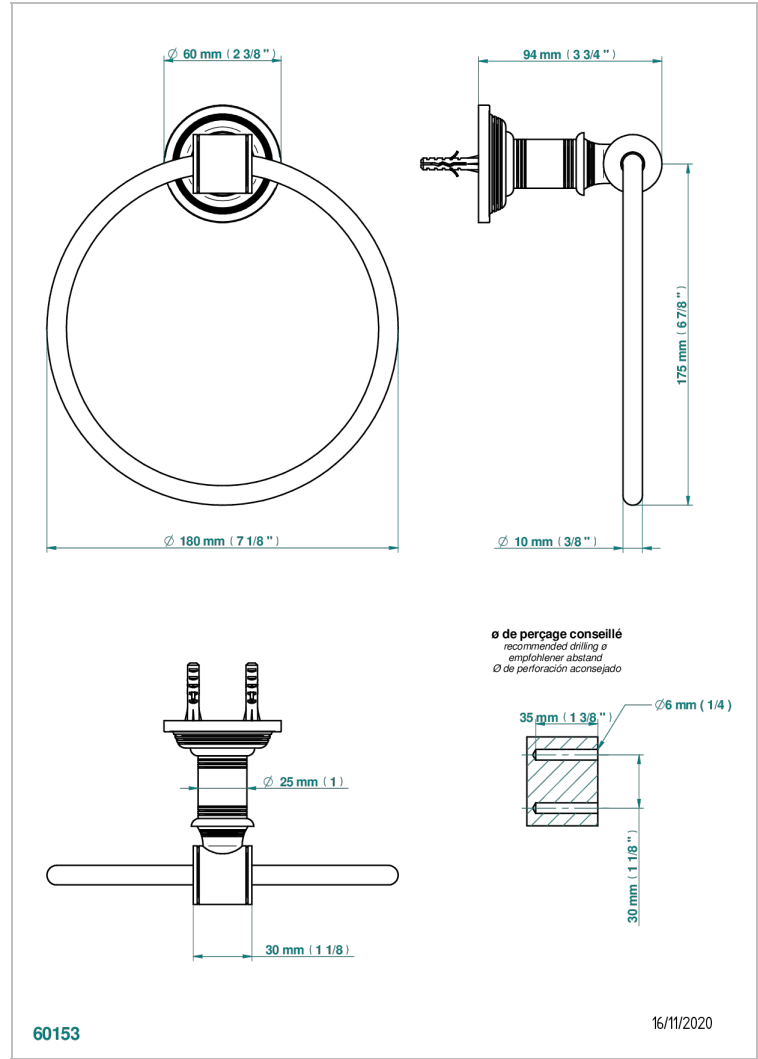

WEST COAST BLACK ONYX WITH LEVER

U9F-504N

Single towel ring

CHARACTERISTIC

- West Coast Black Onyx with lever
- Single towel ring

AVAILABLE FINITIONS

Antique nickel - H28
Black ceram - D30
Blush PVD - H62
Brass color PVD - H49
Brown bronze color PVD - F33
Gold color PVD - H52