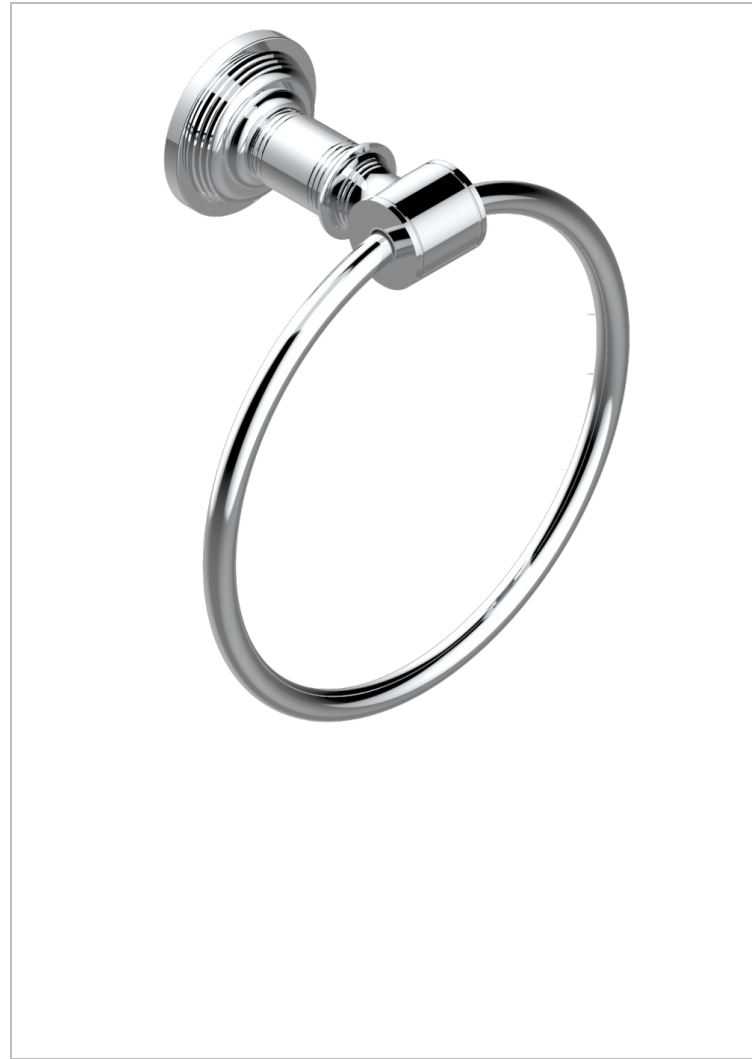

# WEST COAST BLACK ONYX

U9E-504N

Single towel ring

THG<sup>®</sup>  
PARIS

## CHARACTERISTIC

- West Coast Black Onyx
- Single towel ring

## AVAILABLE FINITIONS

Antique nickel - H28  
Black ceram - D30  
Blush PVD - H62  
Brass color PVD - H49  
Brown bronze color PVD - F33  
Gold color PVD - H52

Graphite PVD - H64  
Lacquered light bronze - D01  
Matt Umber PVD - H67  
Matt blush PVD - H60  
Matt brass color PVD - H50  
Matt brown bronze color PVD - F34