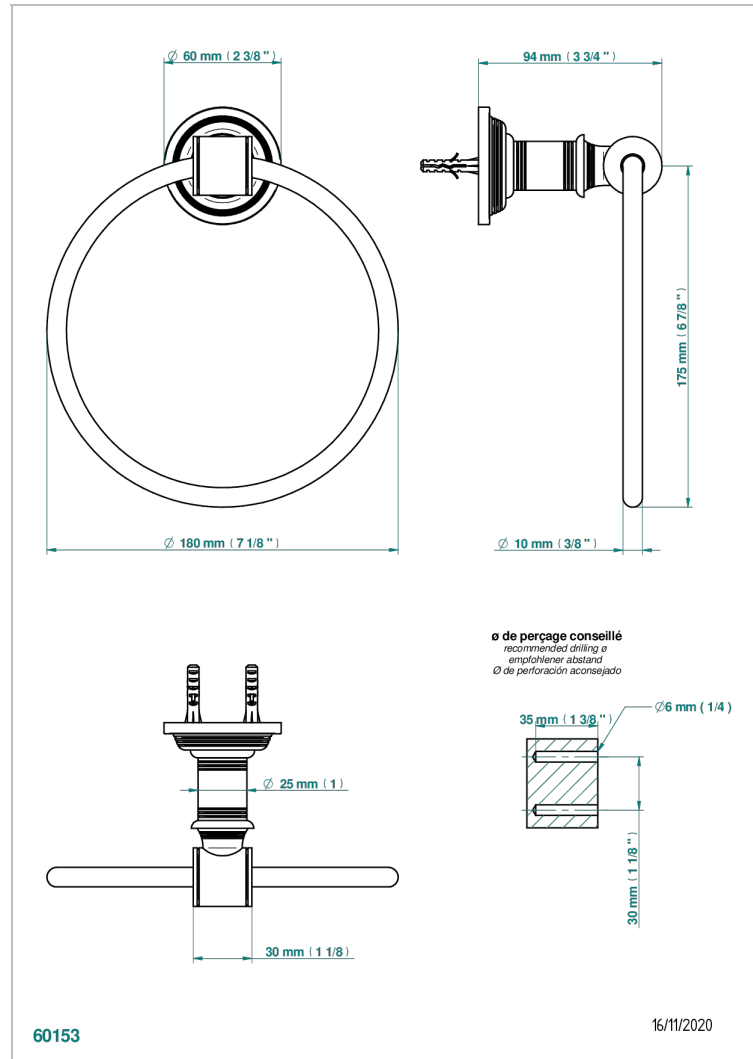

## CHARACTERISTIC

- West Coast Black Onyx
- Single towel ring