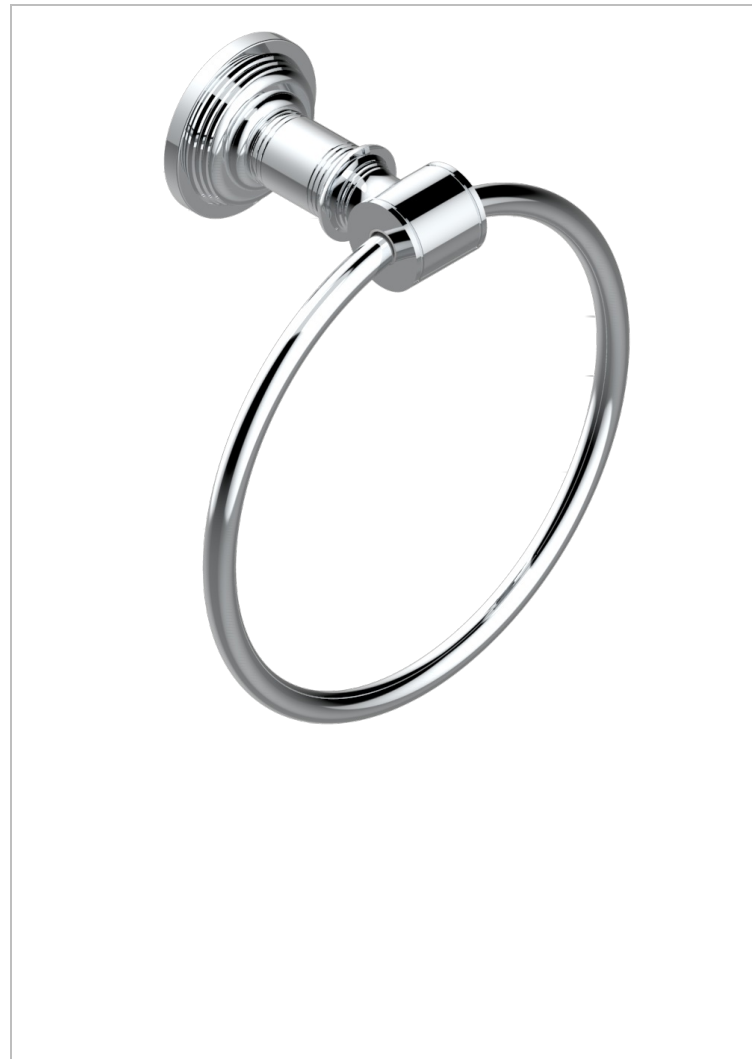

WEST COAST BLACK ONYX

U9E-504N

Handtuchring

THG[®]
PARIS

EIGENSCHAFTEN

- West Coast Black Onyx
- Handtuchring

VERFÜGBARE OBERFLÄCHEN

Altnickel - H28
Blassgold - F30
Blassgold matt unlackiert - F31
Bronze hell - D01
Chrom - A02
Chrom matt - C02

Gold - F01
Gold matt - F07
Kupfer altrot matt lackiert - H07
Mattschwarz keramik - D30
Natural smoked Brass - A13
Nickel matt - C01

Pvd blush - H62
Pvd blush matt - H60
Pvd bronze braun - F33
Pvd bronze braun matt - F34
Pvd gold - H52
Pvd gold matt - H53