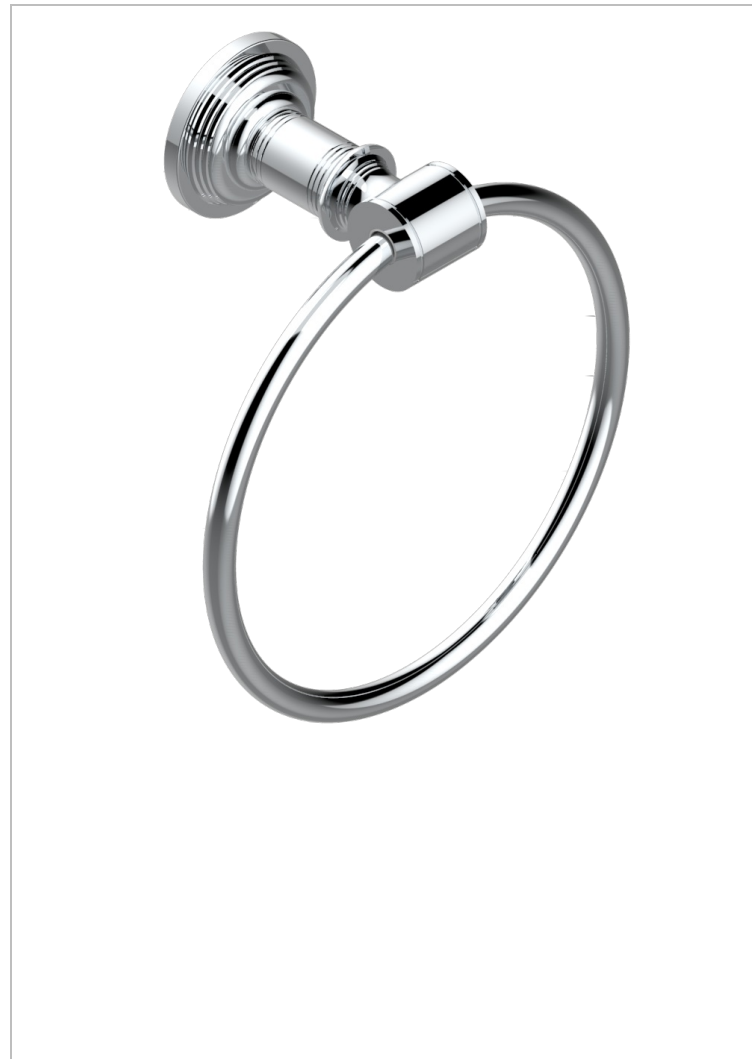

WEST COAST WITH GUILLOCHE DECOR WITH LEVER HANDLES

U9D-504N

Towel ring

CHARACTERISTIC

- West coast with Guilloché decor with lever handles
- Towel ring

AVAILABLE FINITIONS

Black ceram - D30
Blush PVD - H62
Brass color PVD - H49
Brown bronze color PVD - F33
Chrome polished - A02
Copper antique matt, coated - H07

Gold color PVD - H52
Gold mat - F07
Gold polished - F01
Graphite PVD - H64
Light coated bronze - D01
Matt Umber PVD - H67

Matt blush PVD - H60
Matt brass color PVD - H50
Matt brown bronze color PVD - F34
Matt chrome (American satin) - C02
Matt gold color PVD - H53
Matt graphite PVD - H65

Matt nickel (American satin) - C01
Matt nickel color PVD - H56
Natural smoked Brass - A13
Nickel antique / Sovereign - H28
Nickel color PVD - H55
Nickel polished - B01

Polished chrome with gold inlay - GA1
Soft gold - F30
Soft matt gold - F31
Umber PVD - H66