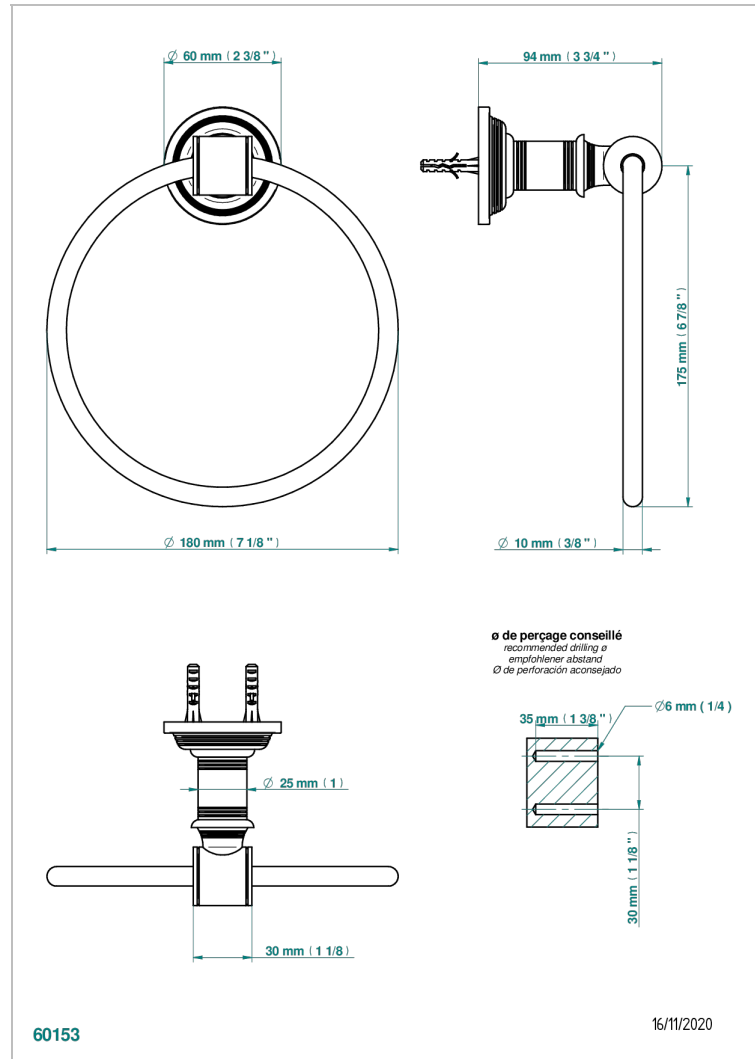

WEST COAST WITH GUILLOCHE DECOR WITH LEVER HANDLES

U9D-504N

Towel ring

CHARACTERISTIC

- West coast with Guilloché decor with lever handles
- Towel ring

AVAILABLE FINITIONS

Black ceram - D30
Blush PVD - H62
Brass color PVD - H49
Brown bronze color PVD - F33
Chrome polished - A02
Copper antique matt, coated - H07

Matt nickel (American satin) - C01
Matt nickel color PVD - H56
Natural smoked Brass - A13
Nickel antique / Sovereign - H28
Nickel color PVD - H55
Nickel polished - B01

Polished chrome with gold inlay - GA1
Soft gold - F30
Soft matt gold - F31
Umber PVD - H66