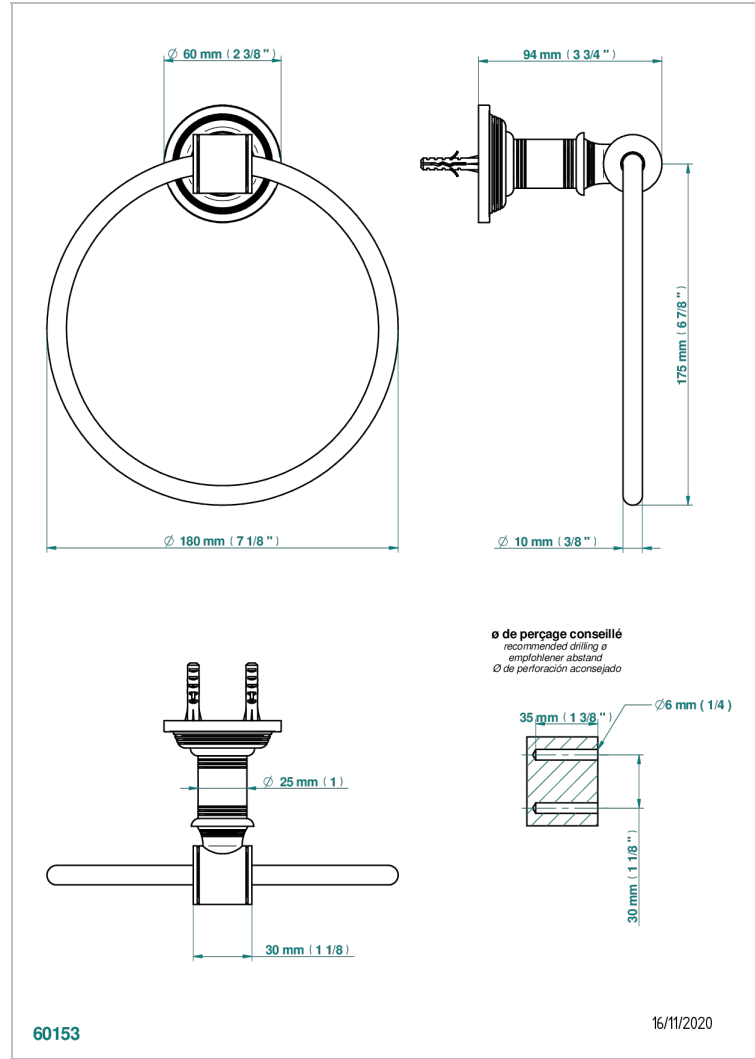

WEST COAST WITH GUILLOCHE DECOR WITH LEVER

U9D-504N

Single towel ring

CHARACTERISTIC

- West coast with Guilloché decor with lever
- Single towel ring

AVAILABLE FINITIONS

Antique nickel - H28
Black ceram - D30
Blush PVD - H62
Brass color PVD - H49
Brown bronze color PVD - F33
Gold color PVD - H52