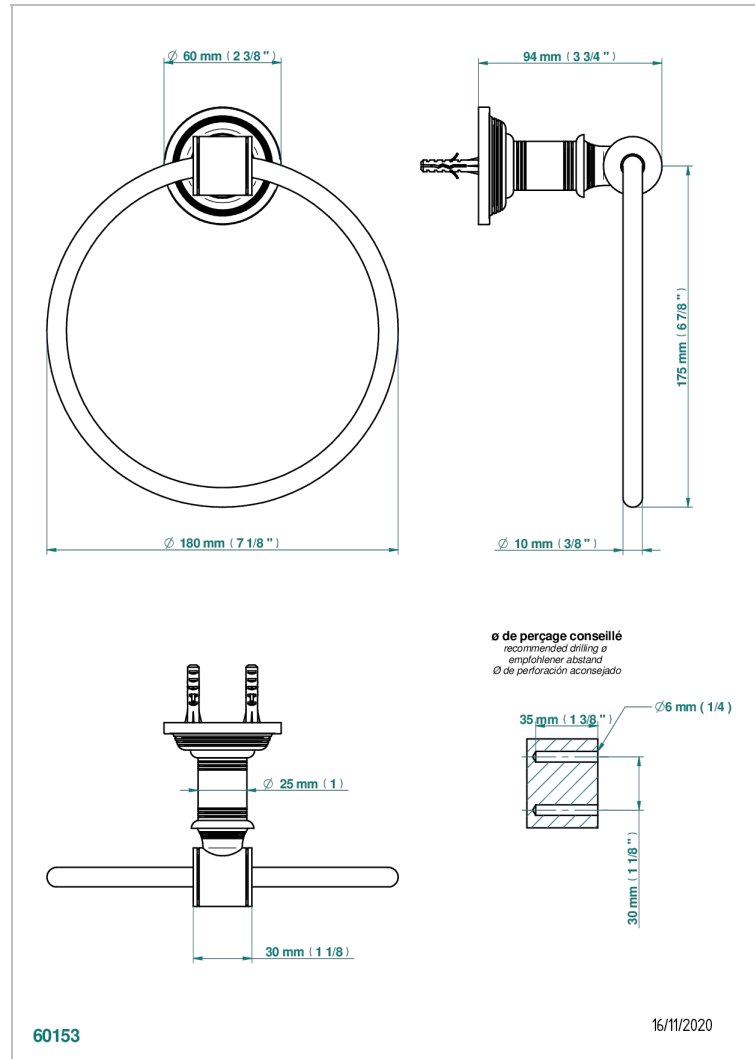

WEST COAST WITH GUILLOCHE DECOR WITH LEVER

U9D-504N

Single towel ring

CHARACTERISTIC

- West coast with Guilloché decor with lever
- Single towel ring

AVAILABLE FINITIONS

Antique nickel - H28
Black ceram - D30
Blush PVD - H62
Brass color PVD - H49
Brown bronze color PVD - F33
Gold color PVD - H52