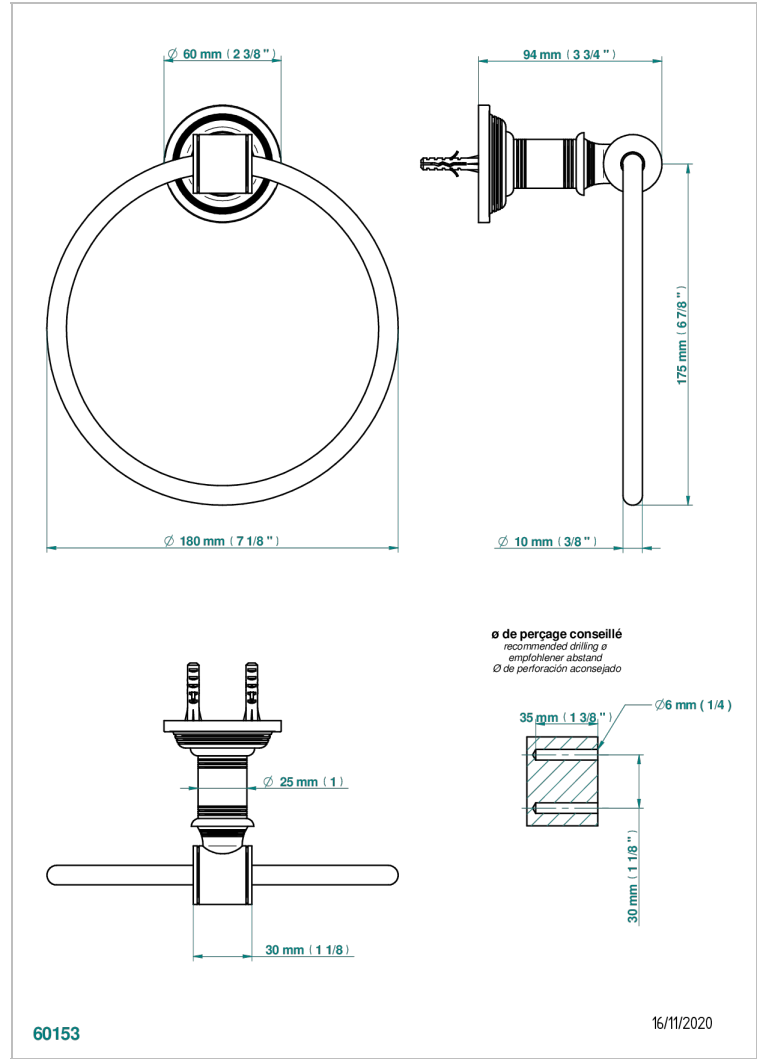

WEST COAST WITH GUILLOCHE DECOR WITH LEVER

U9D-504N

Handtuchring

EIGENSCHAFTEN

- West coast with Guilloché decor with lever
- Handtuchring

VERFÜGBARE OBERFLÄCHEN

Altnickel - H28
Blassgold - F30
Blassgold matt unlackiert - F31
Bronze hell - D01
Chrom - A02
Chrom matt - C02