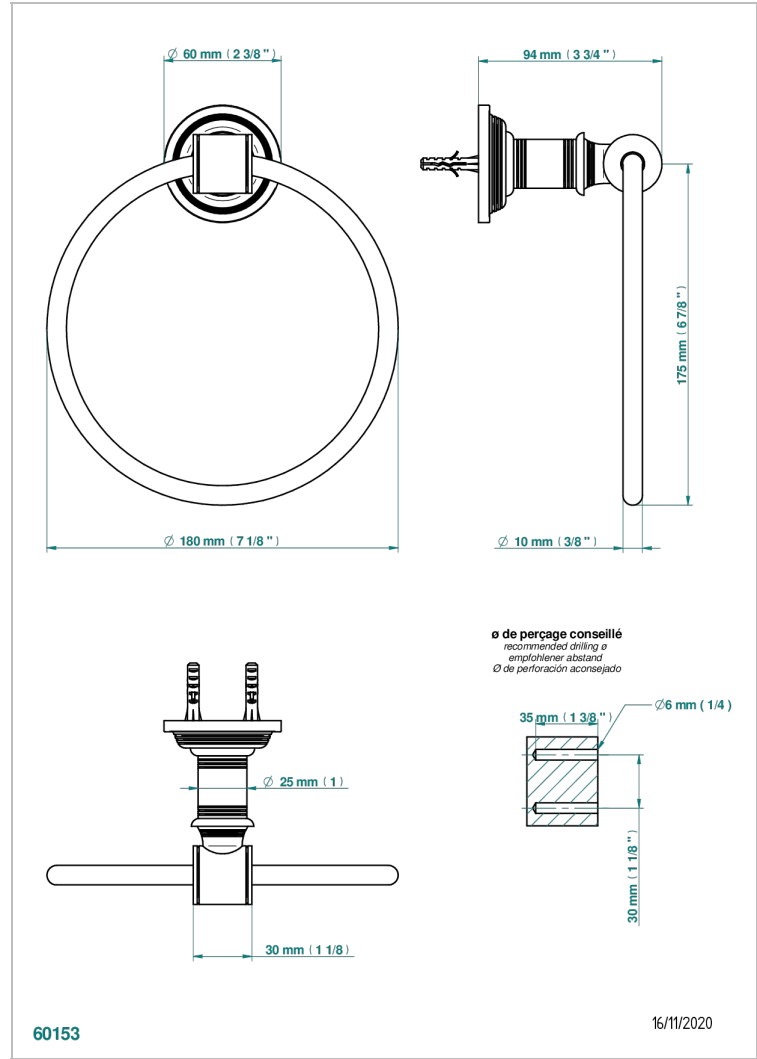

WEST COAST WITH GUILLOCHE DECOR WITH LEVER

U9D-504N

Single towel ring

CHARACTERISTIC

- West coast with Guilloché decor with lever
- Single towel ring

AVAILABLE FINITIONS

Antique nickel - H28
Black ceram - D30
Blush PVD - H62
Brass color PVD - H49
Brown bronze color PVD - F33
Gold color PVD - H52