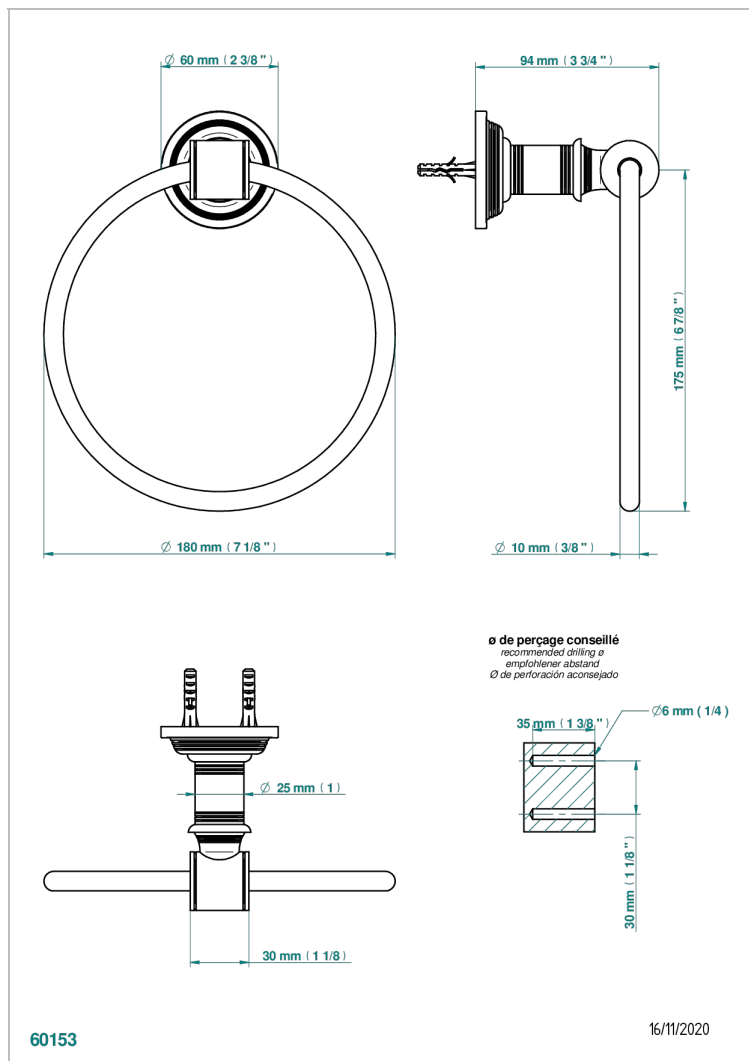

WEST COAST WITH GUILLOCHE DECOR WITH LEVER

U9D-504N

Handtuchring

EIGENSCHAFTEN

- West coast with Guilloché decor with lever
- Handtuchring

VERFÜGBARE OBERFLÄCHEN

Altnickel - H28
Blassgold - F30
Blassgold matt unlackiert - F31
Bronze hell - D01
Chrom - A02
Chrom matt - C02