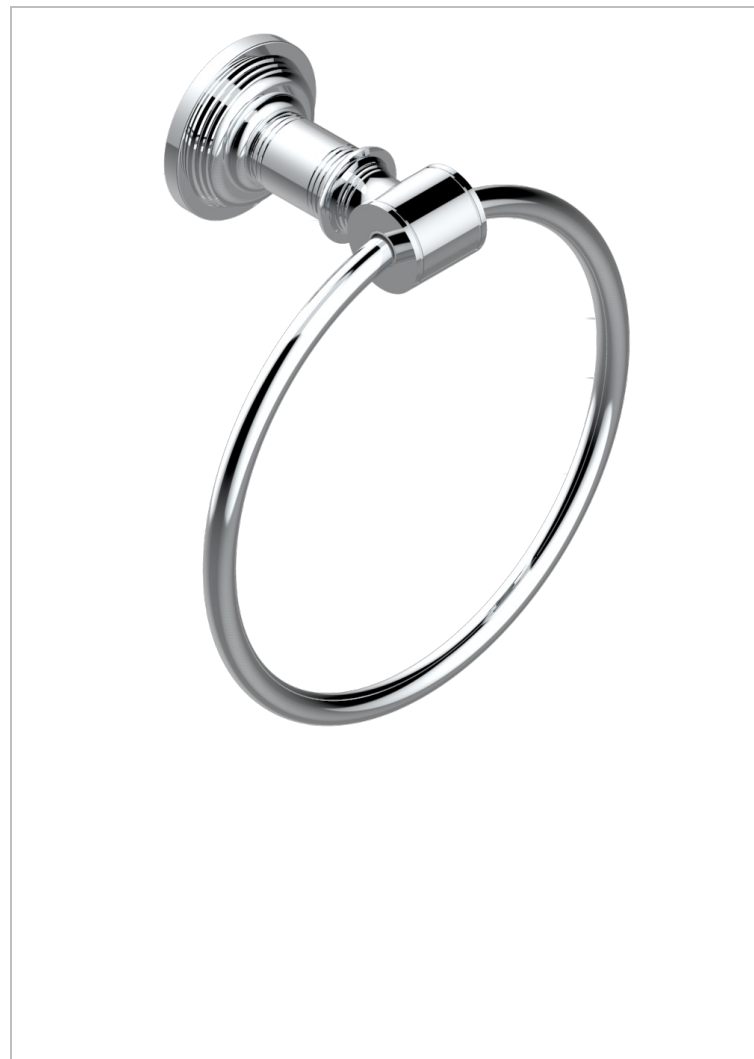

WEST COAST WITH GUILLOCHE DECOR WITH LEVER

U9D-504N

Handtuchring

EIGENSCHAFTEN

- West coast with Guilloché decor with lever
- Handtuchring

VERFÜGBARE OBERFLÄCHEN

Altnickel - H28
Blassgold - F30
Blassgold matt unlackiert - F31
Bronze hell - D01
Chrom - A02
Chrom matt - C02

Gold - F01
Gold matt - F07
Kupfer altrot matt lackiert - H07
Mattschwarz keramik - D30
Natural smoked Brass - A13
Nickel matt - C01

Polished chrome with gold inlay - GA1
Pvd blush - H62
Pvd blush matt - H60
Pvd bronze braun - F33
Pvd bronze braun matt - F34
Pvd gold - H52