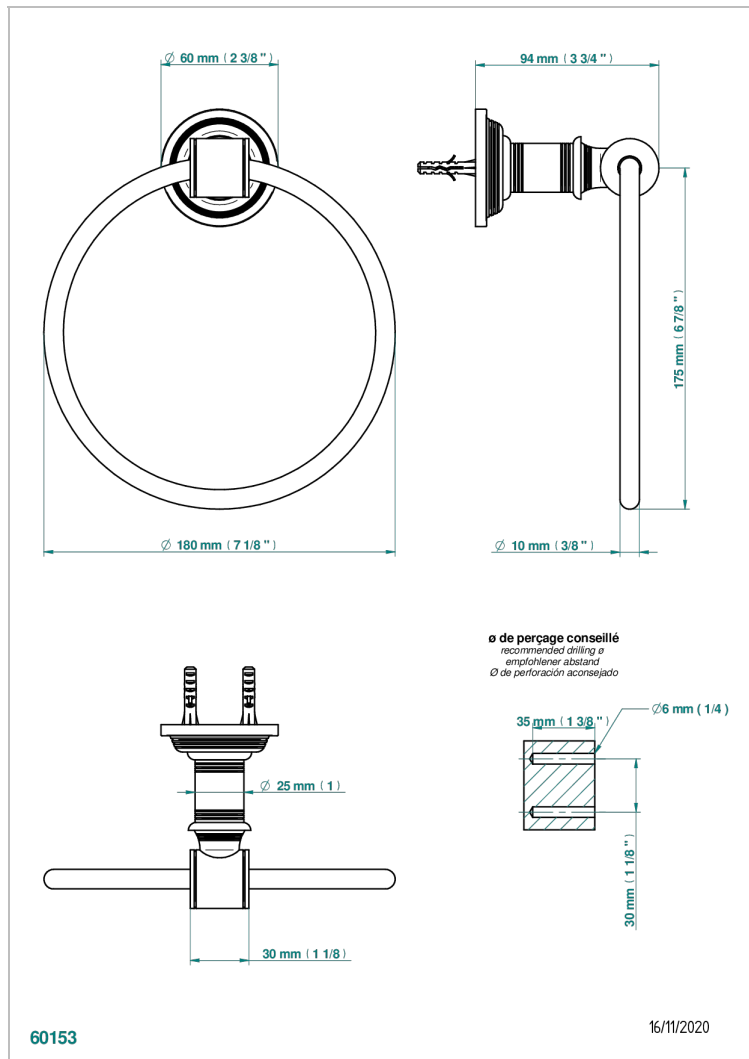

WEST COAST WITH GUILLOCHE DECOR WITH LEVER

U9D-504N

毛巾环

特色

- West coast with Guilloché decor with lever
- 毛巾环

可选饰面

Black ceram - D30
Blush PVD - H62
Graphite PVD - H64
Matt Umber PVD - H67
Matt blush PVD - H60
Matt graphite PVD - H65