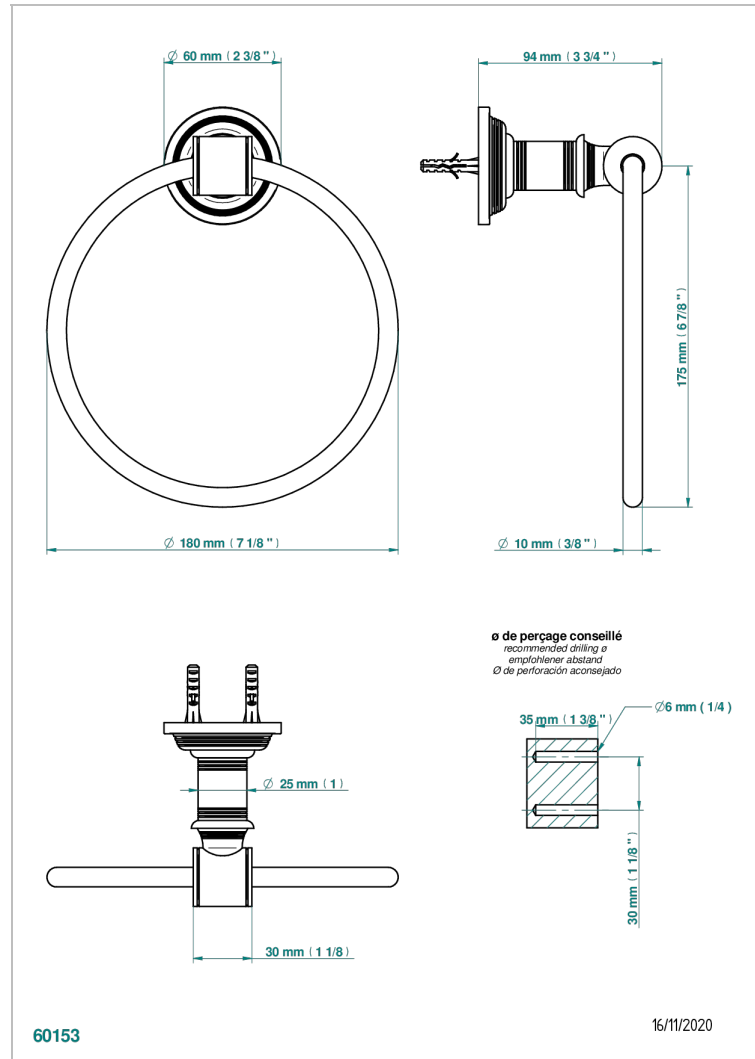

# WEST COAST WITH GUILLOCHE DECOR

U9C-504N

Towel ring

## CHARACTERISTIC

- West coast with Guilloché decor
- Towel ring