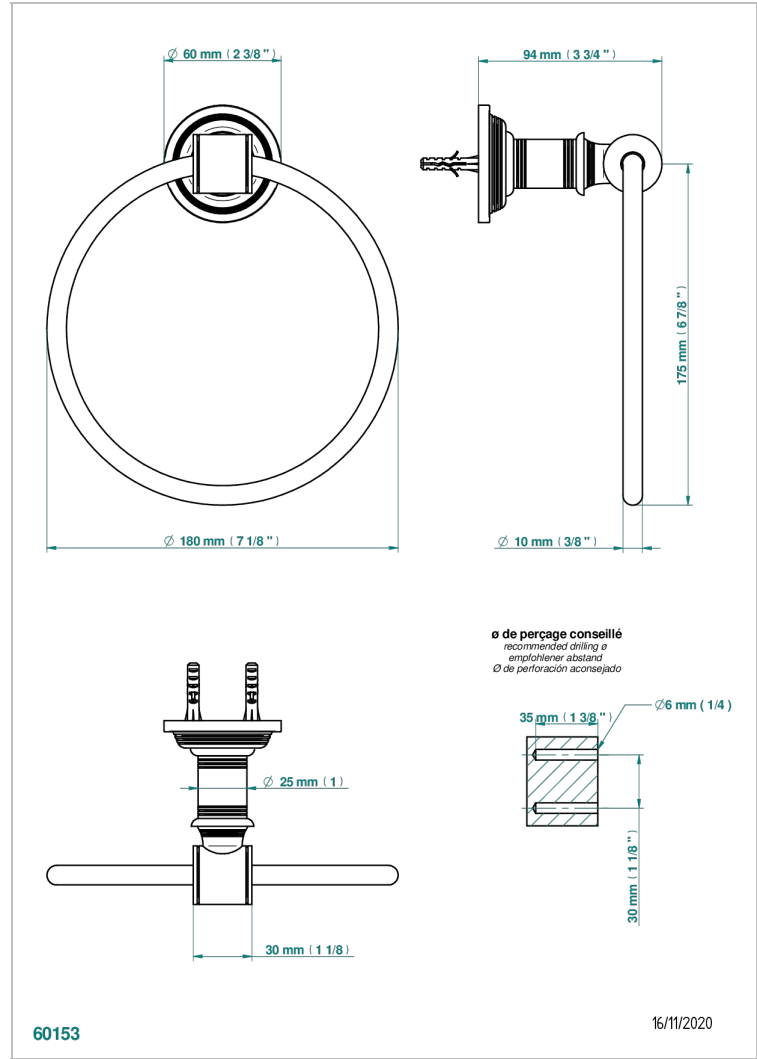

WEST COAST WITH GUILLOCHE DECOR

U9C-504N

Single towel ring

THG[®]
PARIS

CHARACTERISTIC

- West coast with Guilloché decor
- Single towel ring

AVAILABLE FINITIONS

Antique nickel - H28
Black ceram - D30
Blush PVD - H62
Brass color PVD - H49
Brown bronze color PVD - F33
Gold color PVD - H52