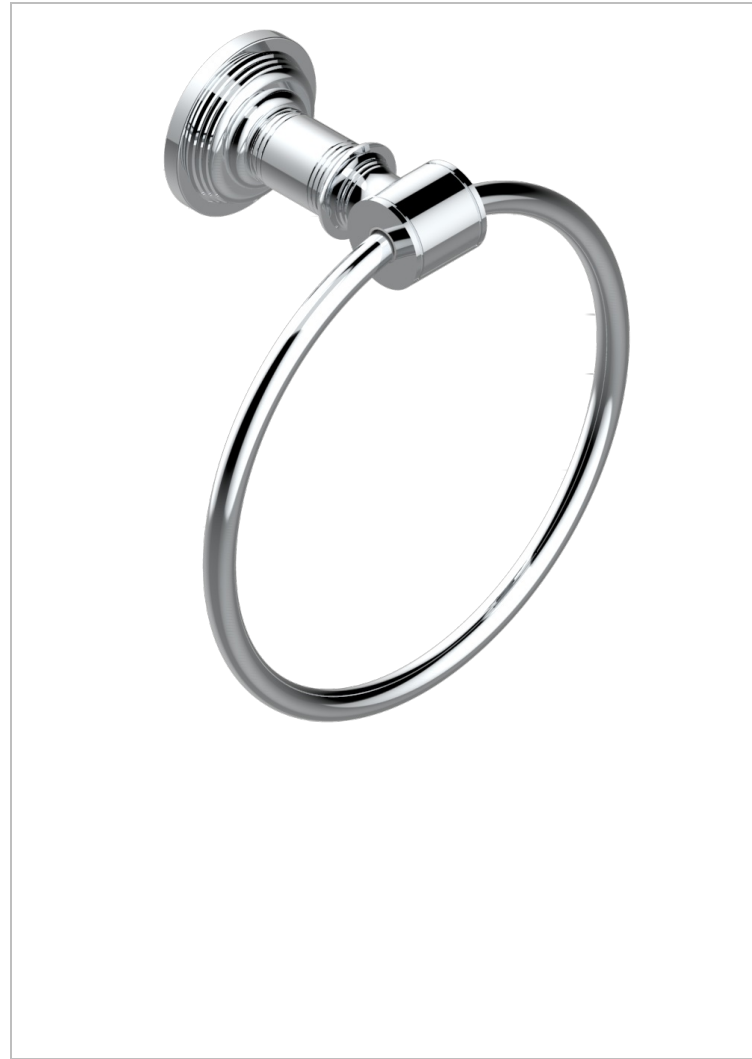

WEST COAST WITH GUILLOCHE DECOR

U9C-504N

Single towel ring

THG[®]
PARIS

CHARACTERISTIC

- West coast with Guilloché decor
- Single towel ring

AVAILABLE FINITIONS

Antique nickel - H28
Black ceram - D30
Blush PVD - H62
Brass color PVD - H49
Brown bronze color PVD - F33
Gold color PVD - H52

Graphite PVD - H64
Lacquered light bronze - D01
Matt Umber PVD - H67
Matt blush PVD - H60
Matt brass color PVD - H50
Matt brown bronze color PVD - F34

Matt chrome - C02
Matt gold - F07
Matt gold color PVD - H53
Matt graphite PVD - H65
Matt nickel (color finish) - C01
Matt nickel color PVD - H56

Natural smoked Brass - A13
Nickel color PVD - H55
Polished chrome (color finish) - A02
Polished chrome with gold inlay - GA1
Polished gold (color finish) - F01
Polished nickel - B01

Soft gold - F30
Soft matt gold - F31
Umber PVD - H66
Varnished matt antique red copper (color finish) - H07