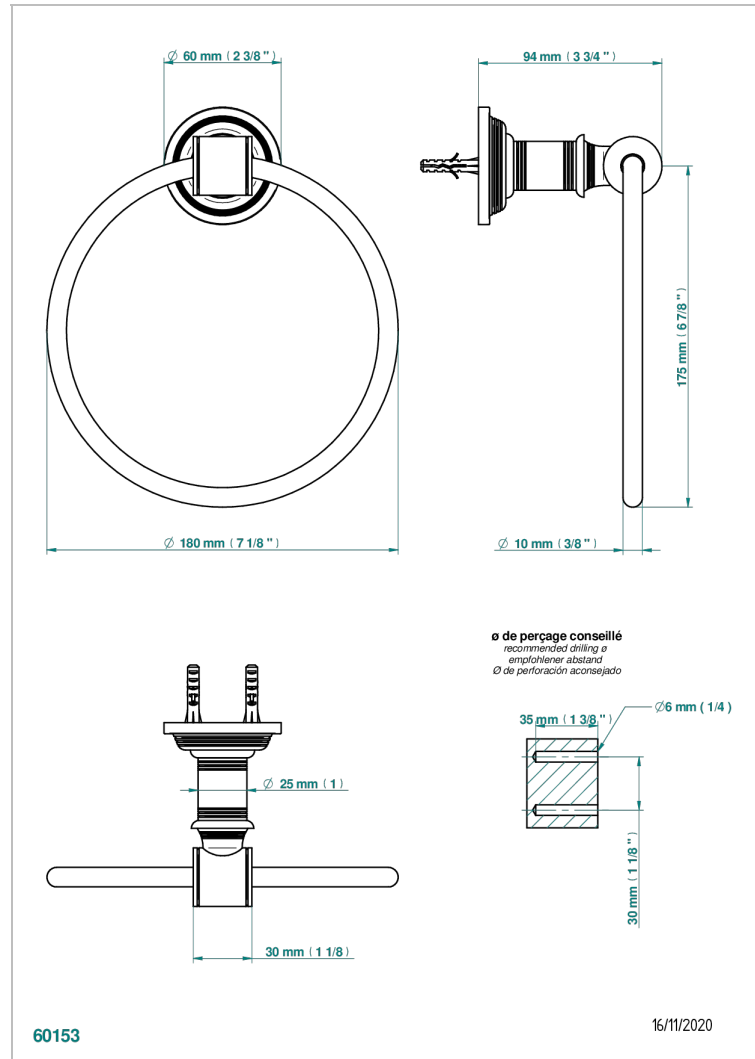

WEST COAST WITH GUILLOCHE DECOR

U9C-504N

Handtuchring

THG[®]
PARIS

EIGENSCHAFTEN

- West coast with Guilloché decor
- Handtuchring

VERFÜGBARE OBERFLÄCHEN

Altnickel - H28
Blassgold - F30
Blassgold matt unlackiert - F31
Bronze hell - D01
Chrom - A02
Chrom matt - C02