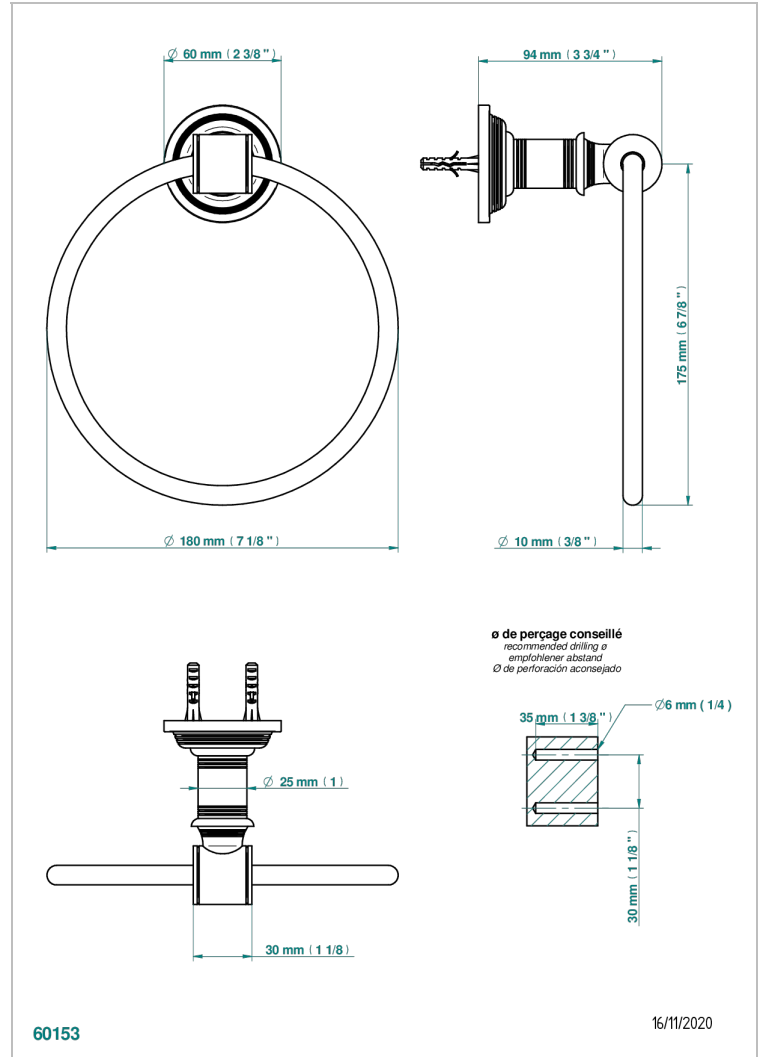

WEST COAST WITH GUILLOCHE DECOR

U9C-504N

Single towel ring

THG[®]
PARIS

CHARACTERISTIC

- West coast with Guilloché decor
- Single towel ring

AVAILABLE FINITIONS

Antique nickel - H28
Black ceram - D30
Blush PVD - H62
Brass color PVD - H49
Brown bronze color PVD - F33
Gold color PVD - H52