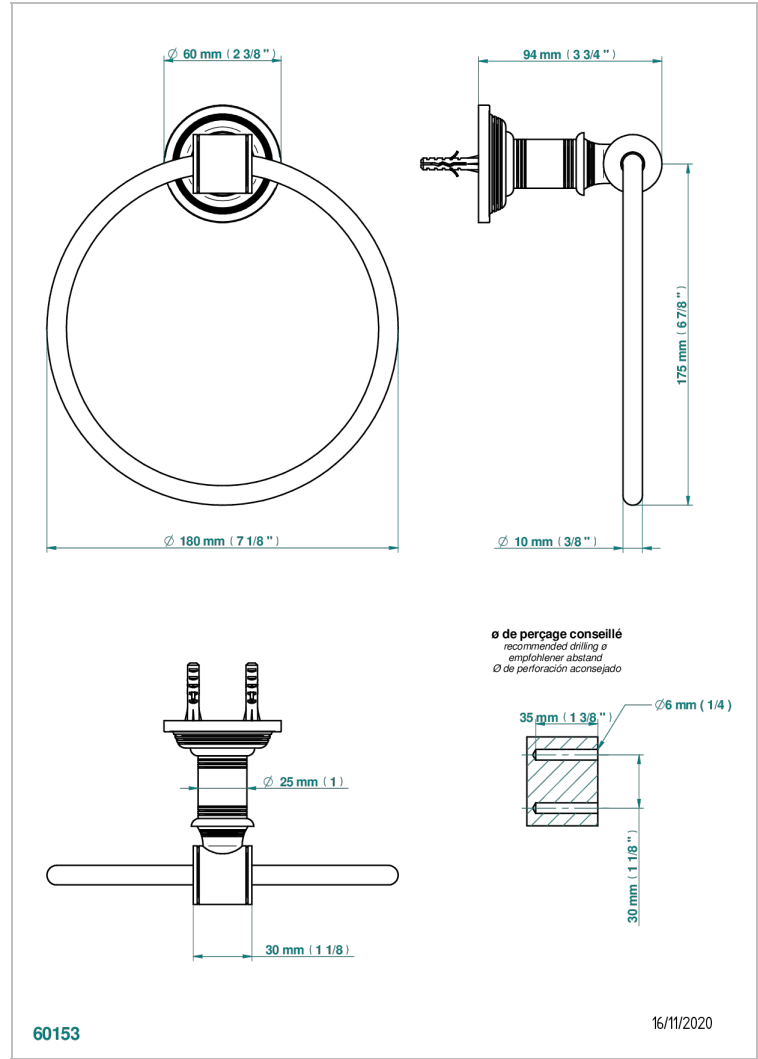

# WEST COAST WITH GUILLOCHE DECOR

U9C-504N

Handtuchring

THG<sup>®</sup>  
PARIS

## EIGENSCHAFTEN

- West coast with Guilloché decor
- Handtuchring