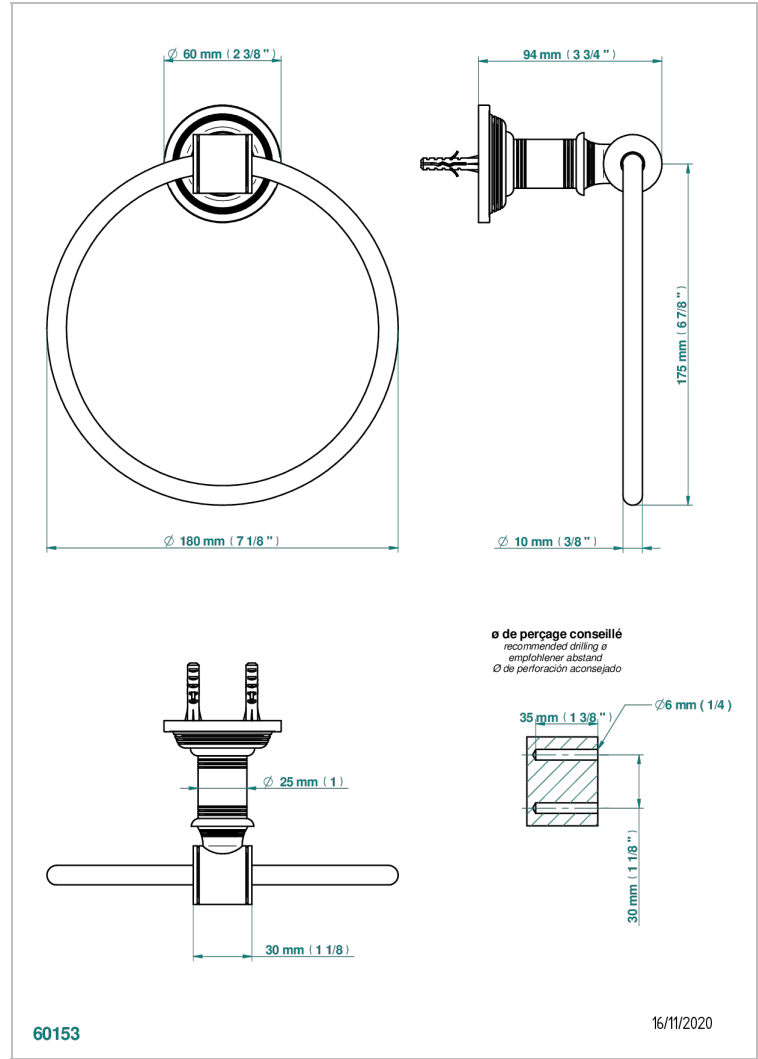

WEST COAST WITH GUILLOCHE DECOR

U9C-504N

毛巾环

THG[®]
PARIS

特色

- West coast with Guilloché decor
- 毛巾环

可选饰面

Black ceram - D30
Blush PVD - H62
Graphite PVD - H64
Matt Umber PVD - H67
Matt blush PVD - H60
Matt graphite PVD - H65