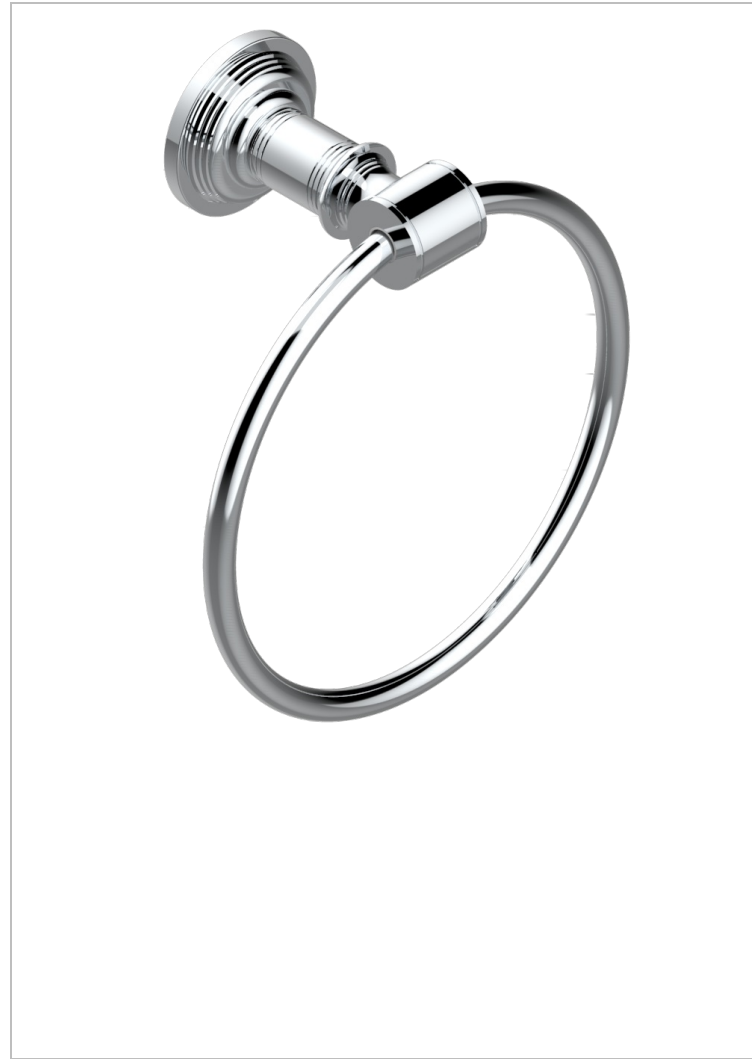

WEST COAST WITH GUILLOCHE DECOR

U9C-504N

毛巾环

THG[®]
PARIS

特色

- West coast with Guilloché decor
- 毛巾环

可选饰面

Black ceram - D30
Blush PVD - H62
Graphite PVD - H64
Matt Umber PVD - H67
Matt blush PVD - H60
Matt graphite PVD - H65

Natural smoked Brass - A13
PVD哑光棕铜 - F34
PVD哑光金 - H53
PVD哑光铜 - H50
PVD哑光镍 - H56
PVD抛光铜 - H49

PVD棕铜 - F33
PVD金色 - H52
PVD镍 - H55
Polished chrome with gold inlay - GA1
Umber PVD - H66
哑光复古铜 - H07

哑光浅金 - F31
哑光金 - F07
哑光铬 - C02
哑光镍 - C01
复古镍 - H28
抛光金 (24K金) - F01