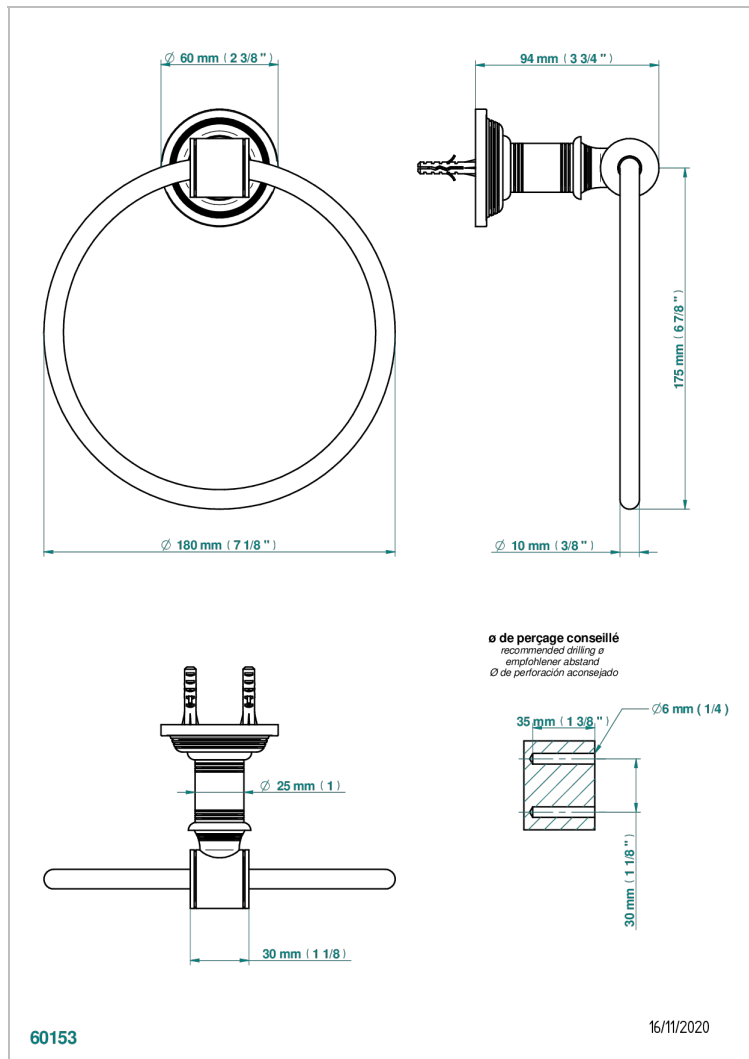

# WEST COAST METAL WITH LEVER HANDLES

U9B-504N

Towel ring

## CHARACTERISTIC

- West Coast Metal with lever handles
- Towel ring