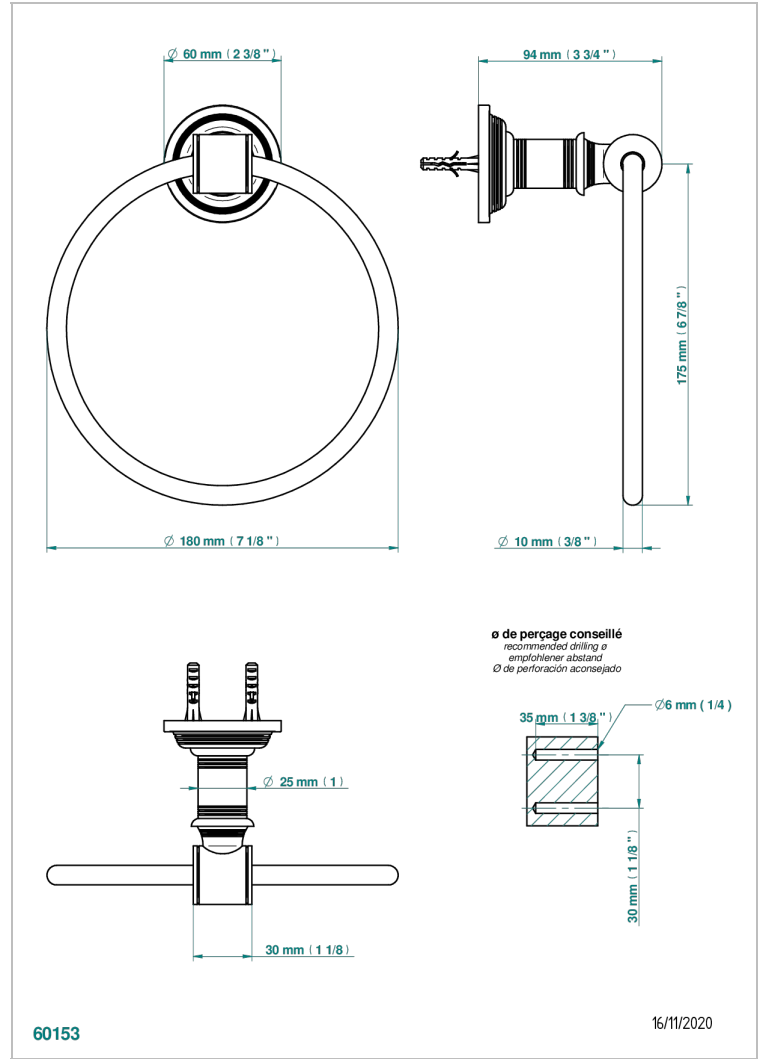

WEST COAST METAL WITH LEVER

U9B-504N

Single towel ring

CHARACTERISTIC

- West Coast Metal with lever
- Single towel ring

AVAILABLE FINITIONS

Antique nickel - H28
Black ceram - D30
Blush PVD - H62
Brass color PVD - H49
Brown bronze color PVD - F33
Gold color PVD - H52