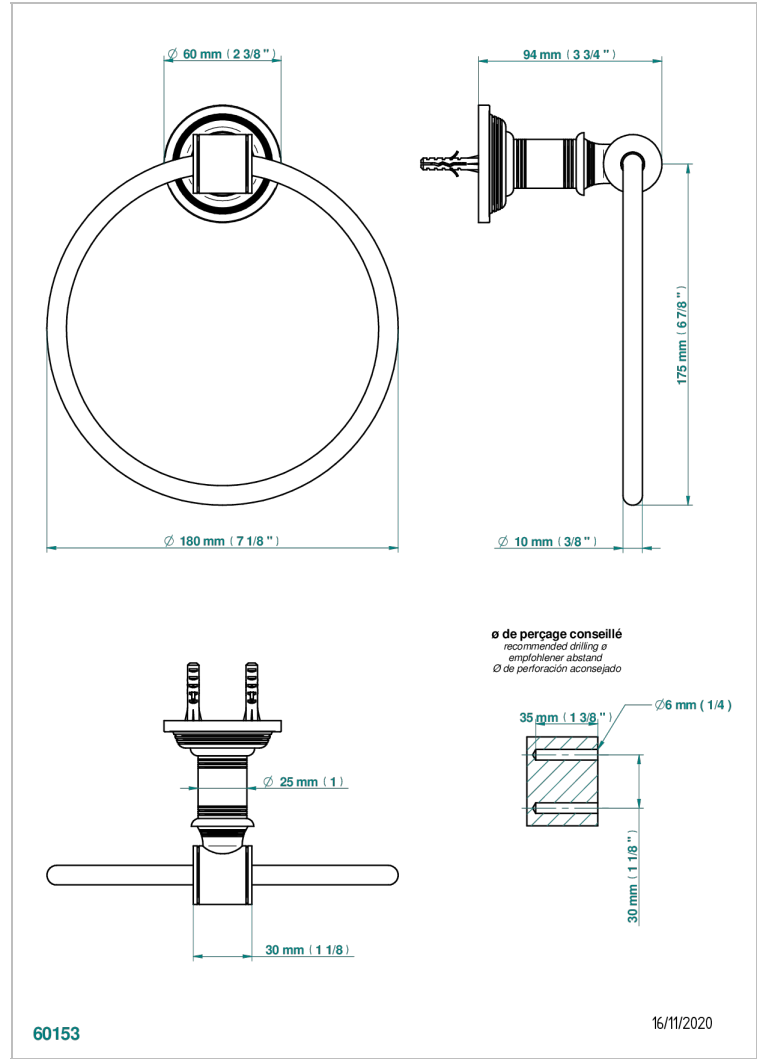

WEST COAST METAL WITH LEVER

U9B-504N

Single towel ring

CHARACTERISTIC

- West Coast Metal with lever
- Single towel ring

AVAILABLE FINITIONS

Antique nickel - H28
Black ceram - D30
Blush PVD - H62
Brass color PVD - H49
Brown bronze color PVD - F33
Gold color PVD - H52