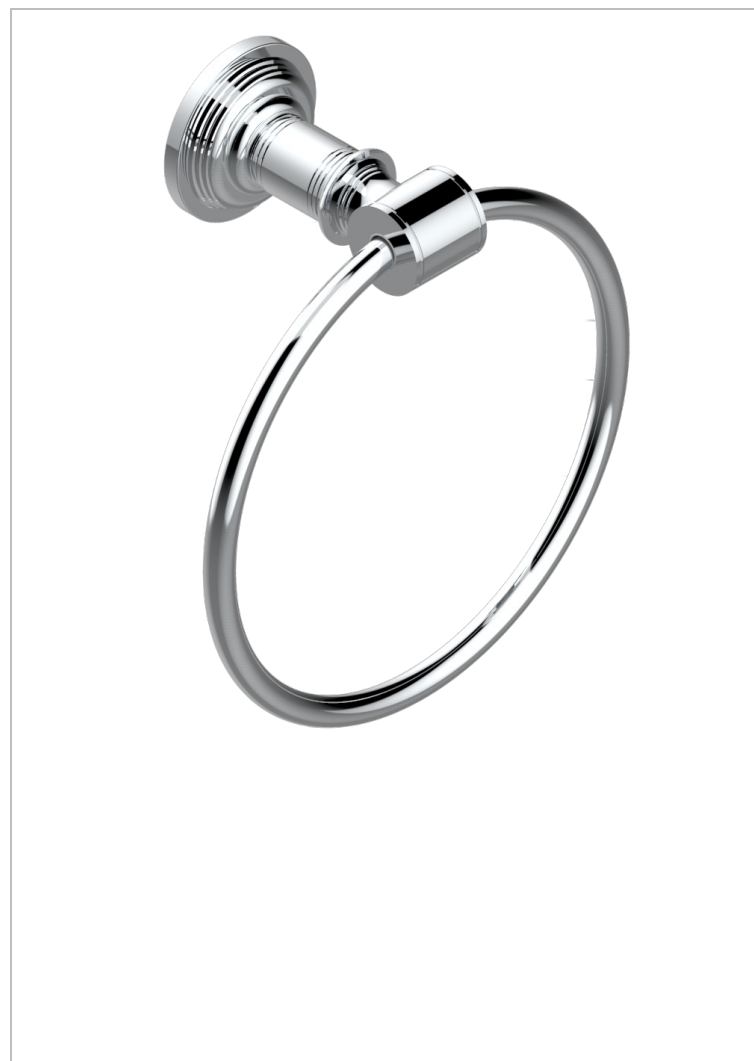

WEST COAST METAL WITH LEVER

U9B-504N

Handtuchring

THG[®]
PARIS

EIGENSCHAFTEN

- West Coast Metal with lever
- Handtuchring

VERFÜGBARE OBERFLÄCHEN

Altnickel - H28
Blassgold - F30
Blassgold matt unlackiert - F31
Bronze hell - D01
Chrom - A02
Chrom matt - C02

Gold - F01
Gold matt - F07
Kupfer altrot matt lackiert - H07
Mattschwarz keramik - D30
Natural smoked Brass - A13
Nickel matt - C01

Polished chrome with gold inlay - GA1
Pvd blush - H62
Pvd blush matt - H60
Pvd bronze braun - F33
Pvd bronze braun matt - F34
Pvd gold - H52