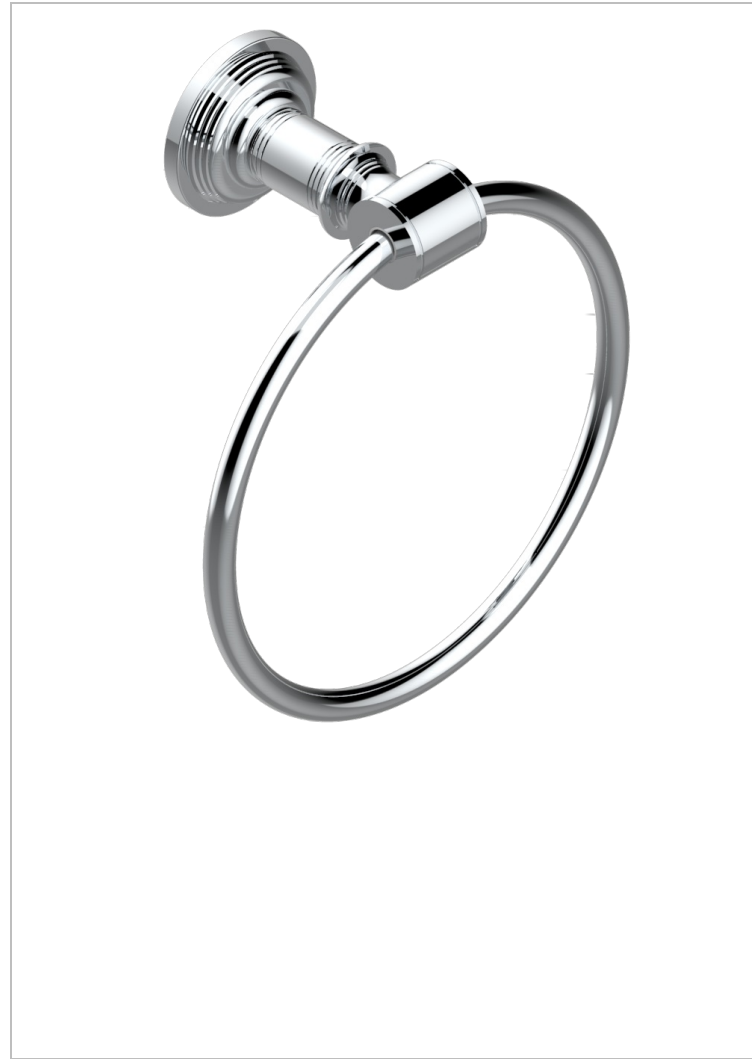

WEST COAST METAL WITH LEVER

U9B-504N

Single towel ring

CHARACTERISTIC

- West Coast Metal with lever
- Single towel ring

AVAILABLE FINITIONS

Antique nickel - H28
Black ceram - D30
Blush PVD - H62
Brass color PVD - H49
Brown bronze color PVD - F33
Gold color PVD - H52

Graphite PVD - H64
Lacquered light bronze - D01
Matt Umber PVD - H67
Matt blush PVD - H60
Matt brass color PVD - H50
Matt brown bronze color PVD - F34

Matt chrome - C02
Matt gold - F07
Matt gold color PVD - H53
Matt graphite PVD - H65
Matt nickel (color finish) - C01
Matt nickel color PVD - H56

Natural smoked Brass - A13
Nickel color PVD - H55
Polished chrome (color finish) - A02
Polished chrome with gold inlay - GA1
Polished gold (color finish) - F01
Polished nickel - B01

Soft gold - F30
Soft matt gold - F31
Umber PVD - H66
Varnished matt antique red copper (color finish) - H07