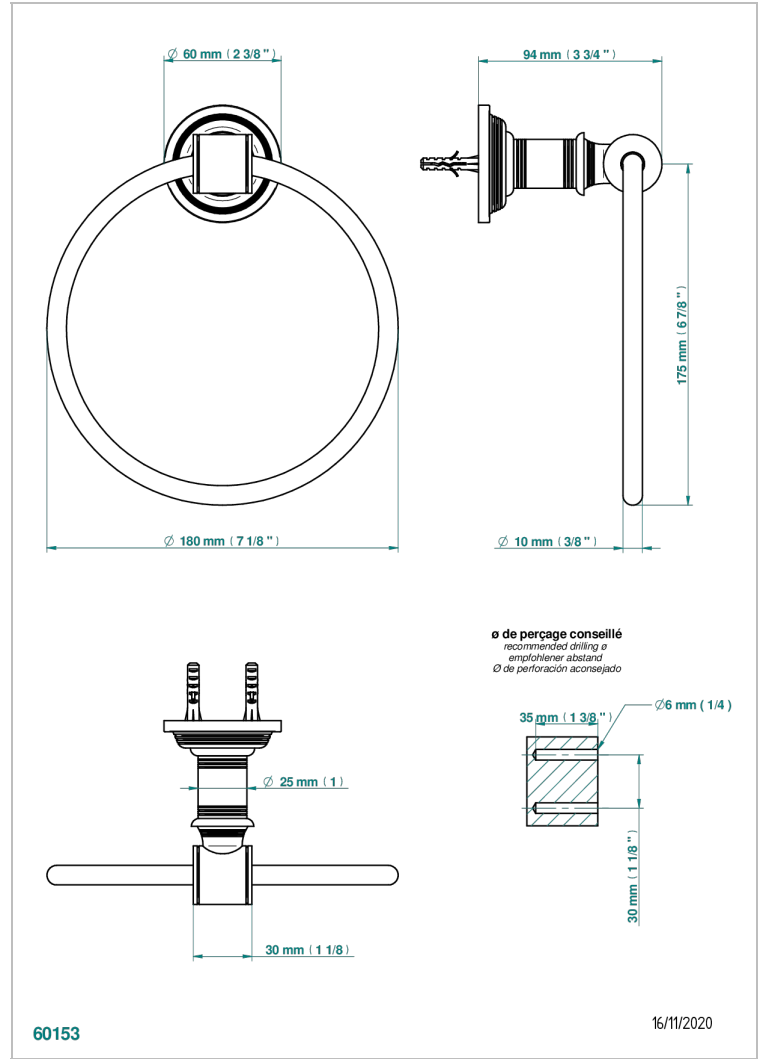

WEST COAST METAL WITH LEVER

U9B-504N

Single towel ring

CHARACTERISTIC

- West Coast Metal with lever
- Single towel ring

AVAILABLE FINITIONS

Antique nickel - H28
Black ceram - D30
Blush PVD - H62
Brass color PVD - H49
Brown bronze color PVD - F33
Gold color PVD - H52