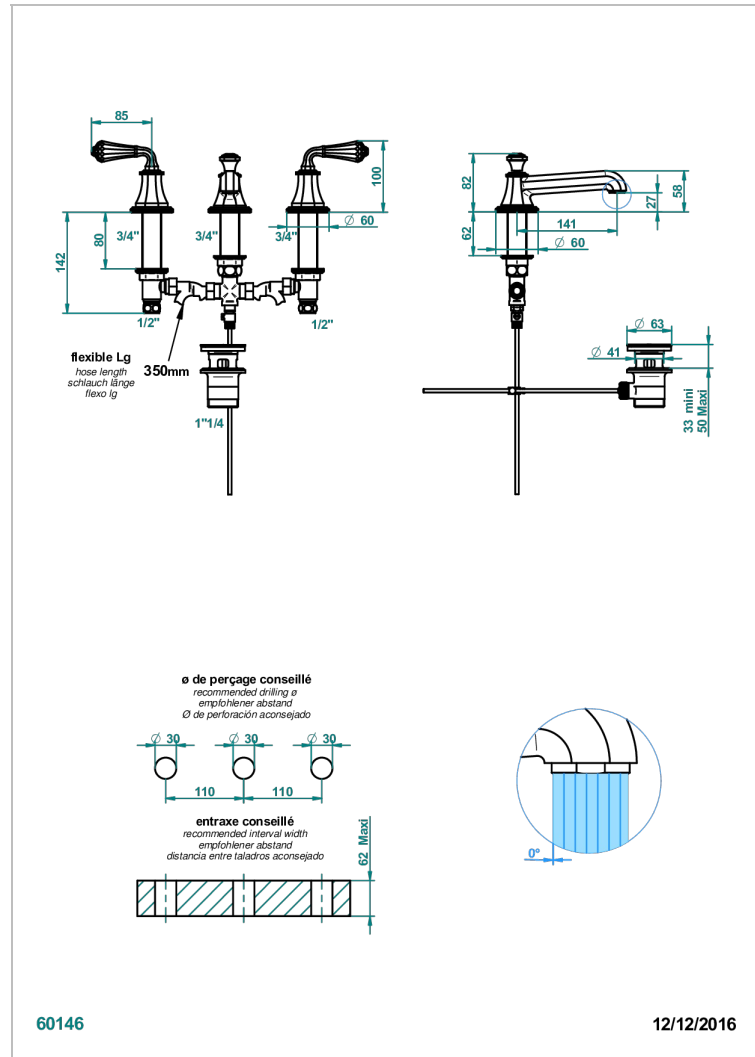

ART DECO CRYSTAL

A56-151M/W

Rim mounted 3-hole basin mixer with waste for marble - WRAS approved

THG[®]
PARIS

CHARACTERISTIC

- WRAS : 2109367

STANDARDS

AVAILABLE FINITIONS