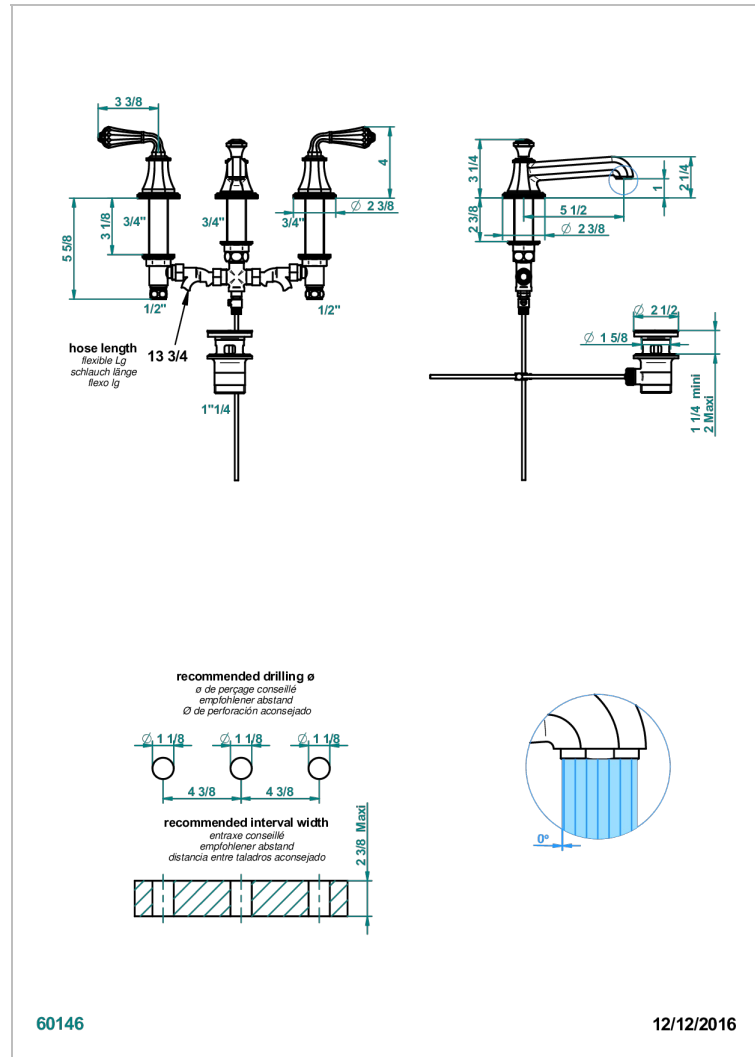

ART DECO CRYSTAL

A56-151M/W

Rim mounted 3-hole basin mixer with waste for marble - WRAS approved

THG[®]
PARIS

CHARACTERISTIC

- WRAS : 2109367

STANDARDS

AVAILABLE FINITIONS