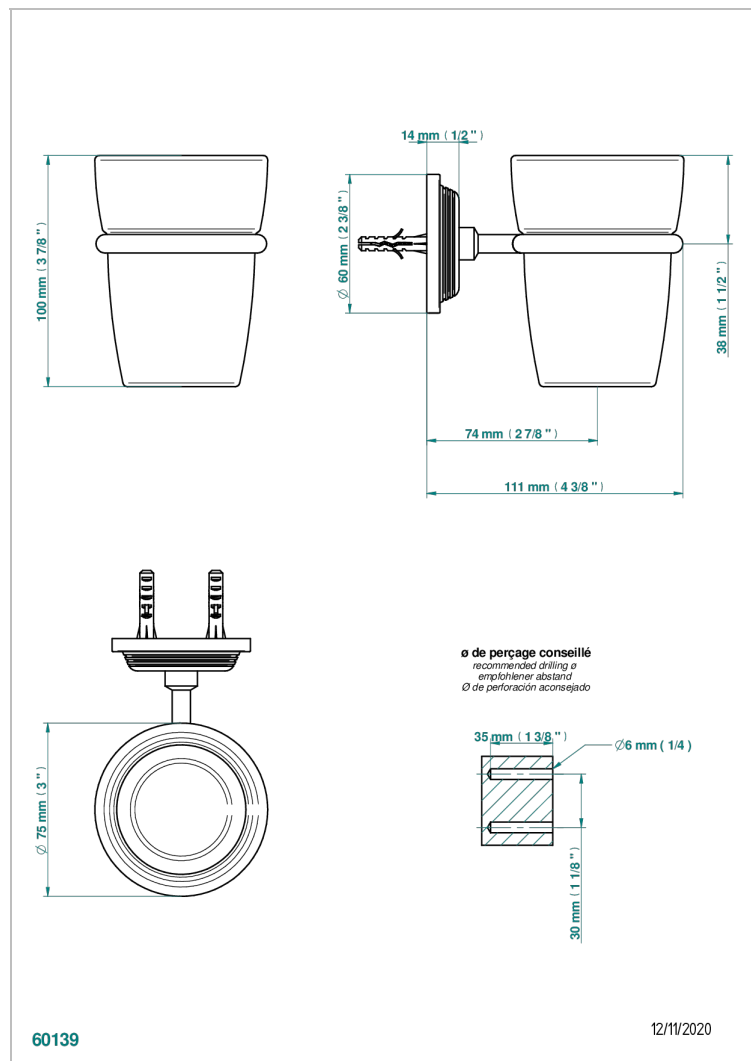

GRAND CENTRAL WHITE ONYX WITH LEVER HANDLES

U9S-536

Tumbler holder, wall mounted

CHARACTERISTIC

- Grand central White Onyx with lever handles
- Tumbler holder, wall mounted

AVAILABLE FINITIONS

Black ceram - D30
Blush PVD - H62
Brass color PVD - H49
Brown bronze color PVD - F33
Chrome polished - A02
Copper antique matt, coated - H07