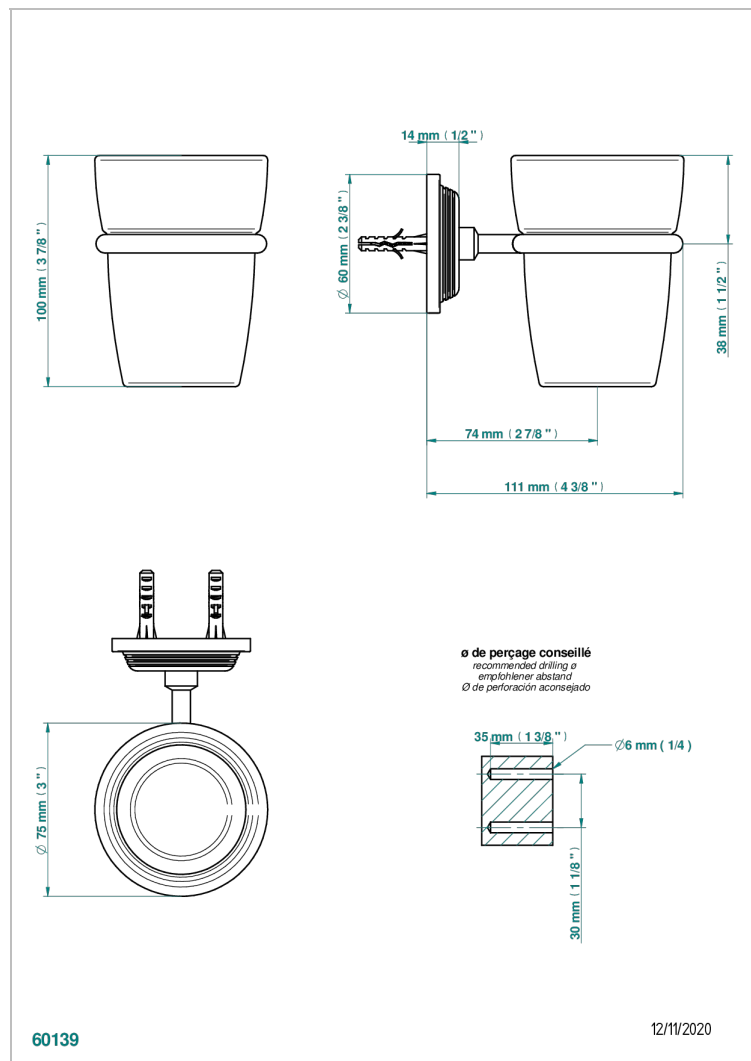

GRAND CENTRAL WHITE ONYX WITH LEVER HANDLES

U9S-536

Wall mounted glass tumbler and holder

CHARACTERISTIC

- Grand central White Onyx with lever handles
- Wall mounted glass tumbler and holder

AVAILABLE FINITIONS