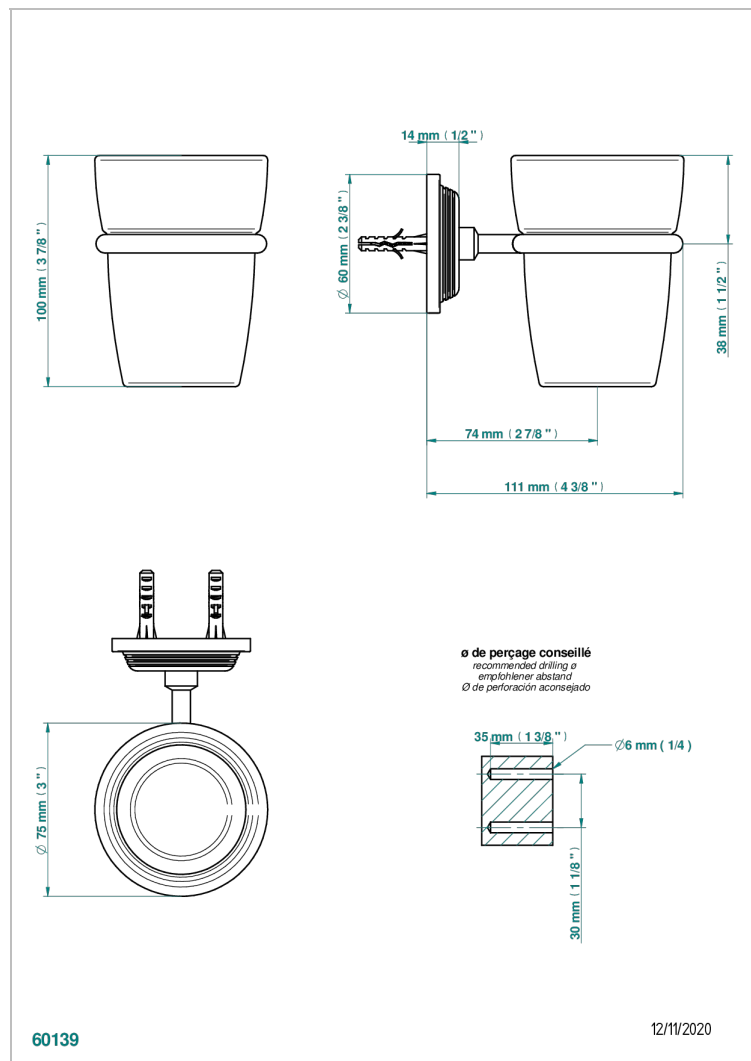

GRAND CENTRAL WHITE ONYX WITH LEVER HANDLES

U9S-536

壁挂式杯架，带杯子

特色

- Grand central White Onyx with lever handles
- 壁挂式杯架，带杯子

可选饰面

Black ceram - D30
Blush PVD - H62
Graphite PVD - H64
Matt Umber PVD - H67
Matt blush PVD - H60
Matt graphite PVD - H65