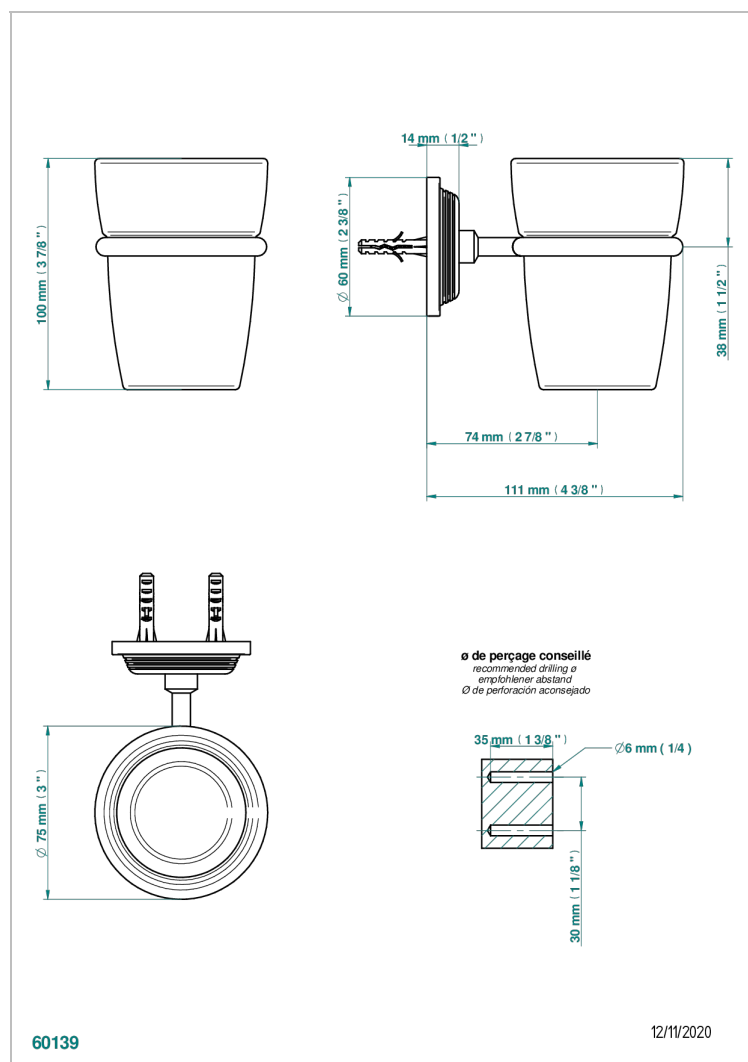

GRAND CENTRAL WHITE ONYX

U9R-536

Tumbler holder, wall mounted

THG[®]
PARIS

CHARACTERISTIC

- Grand central White Onyx
- Tumbler holder, wall mounted

AVAILABLE FINITIONS

Black ceram - D30
Blush PVD - H62
Brass color PVD - H49
Brown bronze color PVD - F33
Chrome polished - A02
Copper antique matt, coated - H07