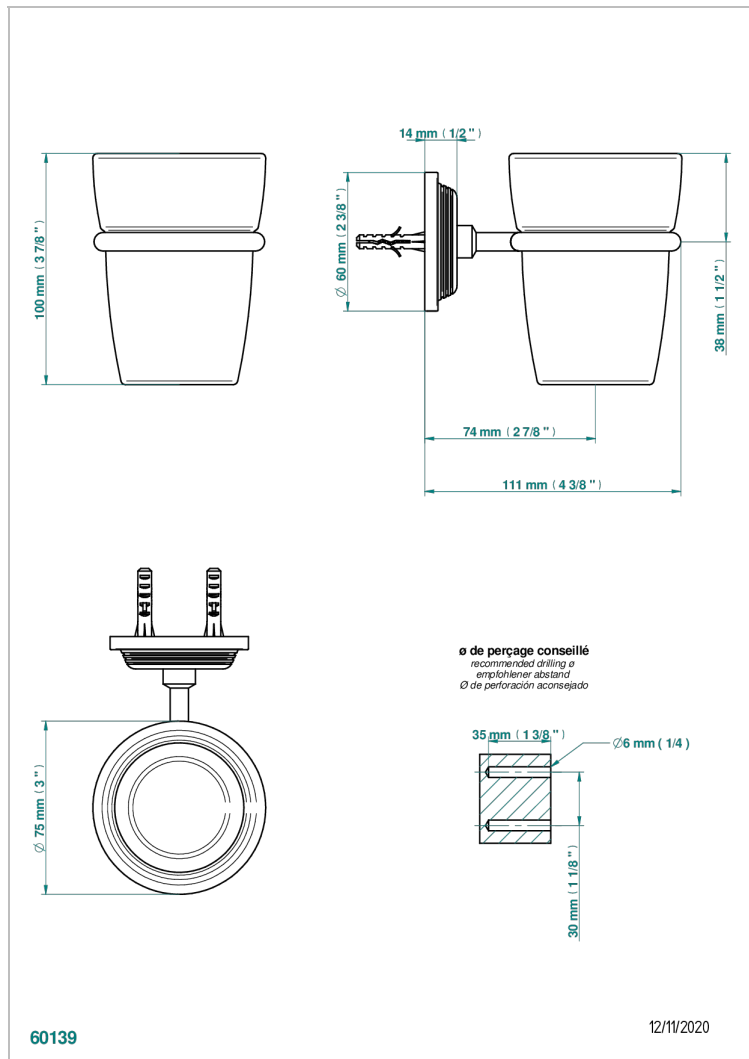

# GRAND CENTRAL WHITE ONYX

U9R-536

Wall mounted glass tumbler and holder

THG<sup>®</sup>  
PARIS

60139

12/11/2020

## CHARACTERISTIC

- Grand central White Onyx
- Wall mounted glass tumbler and holder