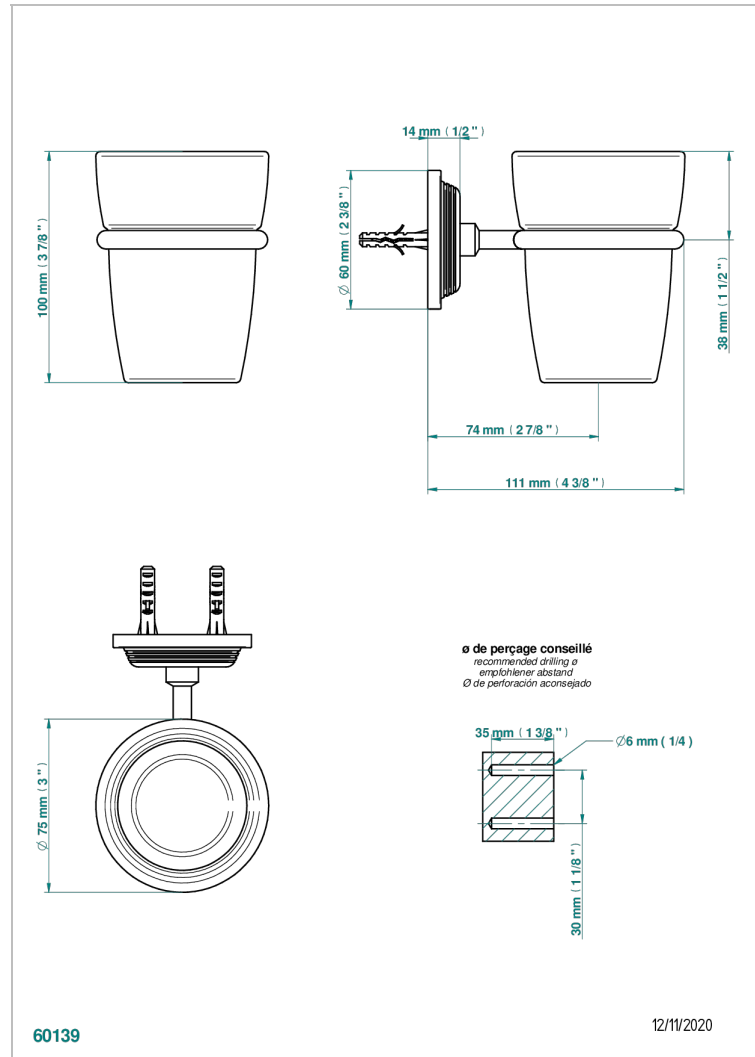

GRAND CENTRAL WHITE ONYX

U9R-536

Wall mounted glass tumbler and holder

THG[®]
PARIS

CHARACTERISTIC

- Grand central White Onyx
- Wall mounted glass tumbler and holder

AVAILABLE FINITIONS

Antique nickel - H28
Black ceram - D30
Blush PVD - H62
Brass color PVD - H49
Brown bronze color PVD - F33
Gold color PVD - H52