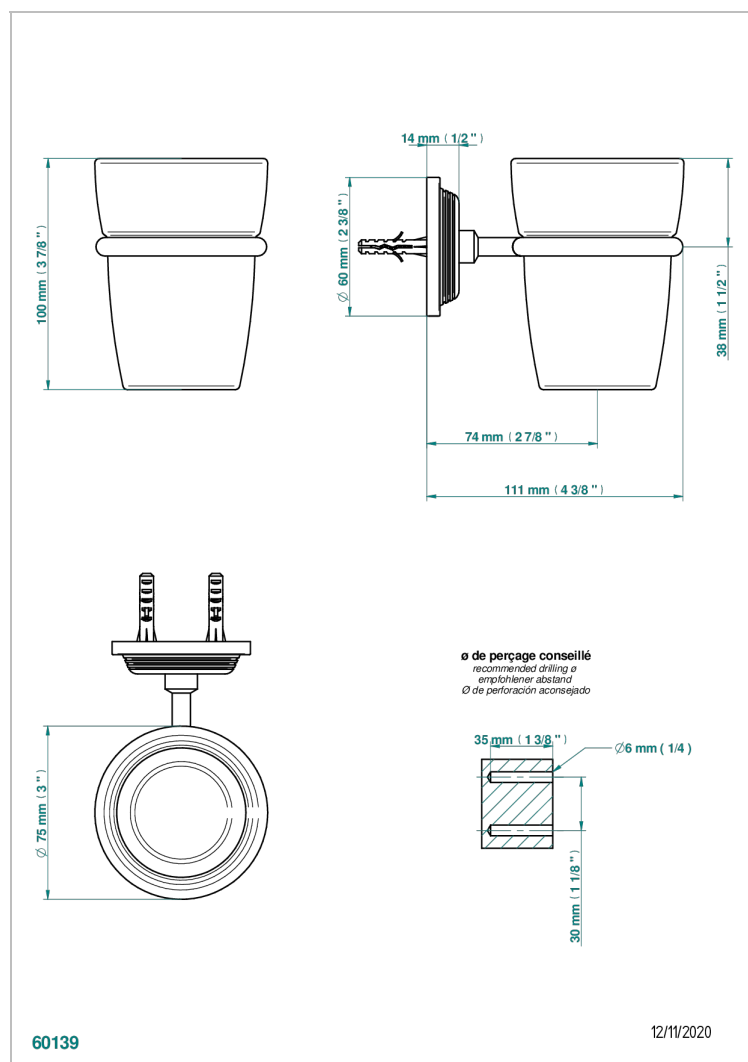

# GRAND CENTRAL BLACK ONYX WITH LEVER HANDLES

U9N-536

Tumbler holder, wall mounted

60139

12/11/2020

## CHARACTERISTIC

- Grand central Black Onyx with lever handles
- Tumbler holder, wall mounted