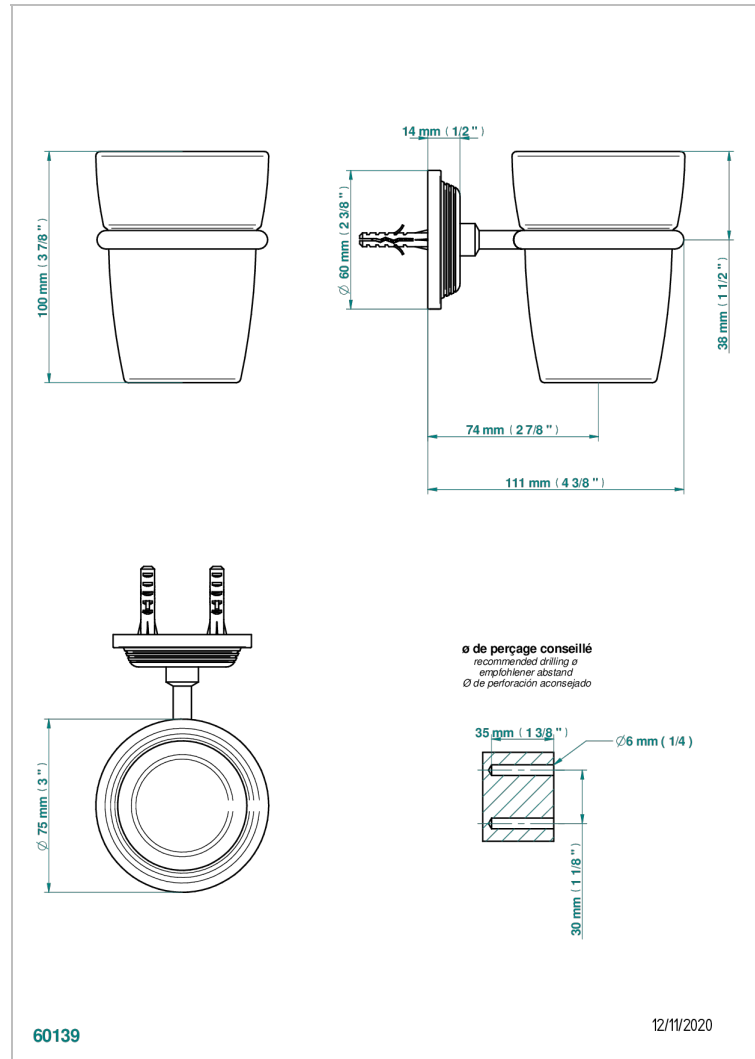

# GRAND CENTRAL BLACK ONYX WITH LEVER

U9N-536

Wall mounted glass tumbler and holder

THG<sup>®</sup>  
PARIS

## CHARACTERISTIC

- Grand central Black Onyx with lever
- Wall mounted glass tumbler and holder