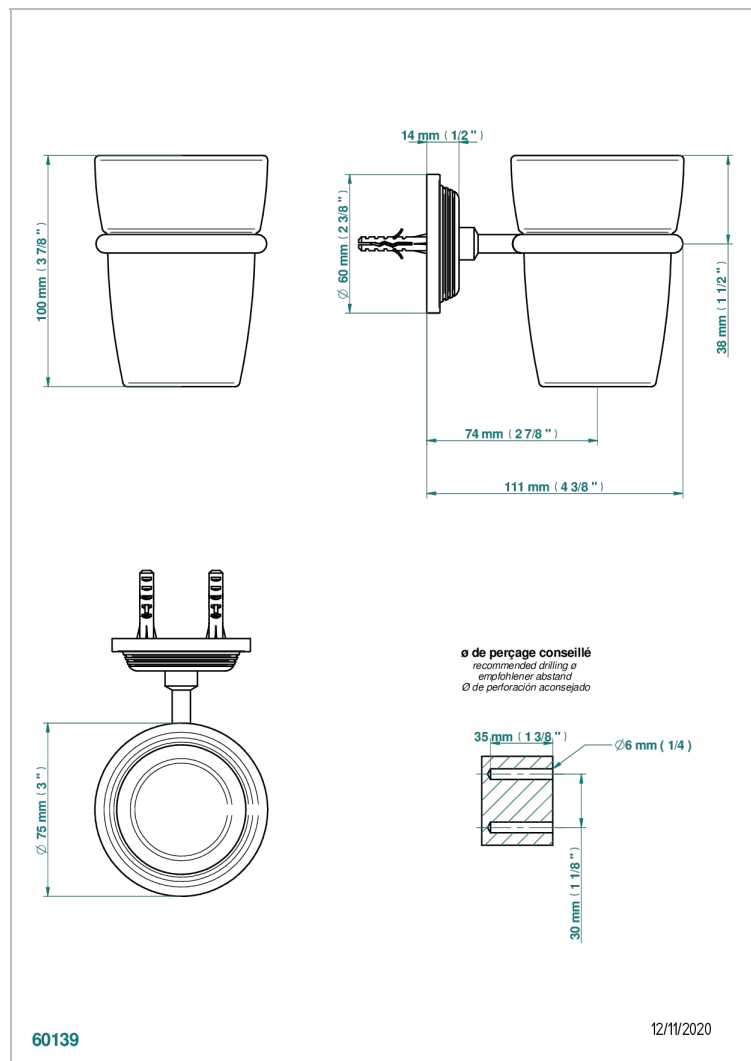

GRAND CENTRAL BLACK ONYX WITH LEVER

U9N-536

Wall mounted glass tumbler and holder

CHARACTERISTIC

- Grand central Black Onyx with lever
- Wall mounted glass tumbler and holder

AVAILABLE FINITIONS

Antique nickel - H28
Black ceram - D30
Blush PVD - H62
Brass color PVD - H49
Brown bronze color PVD - F33
Gold color PVD - H52